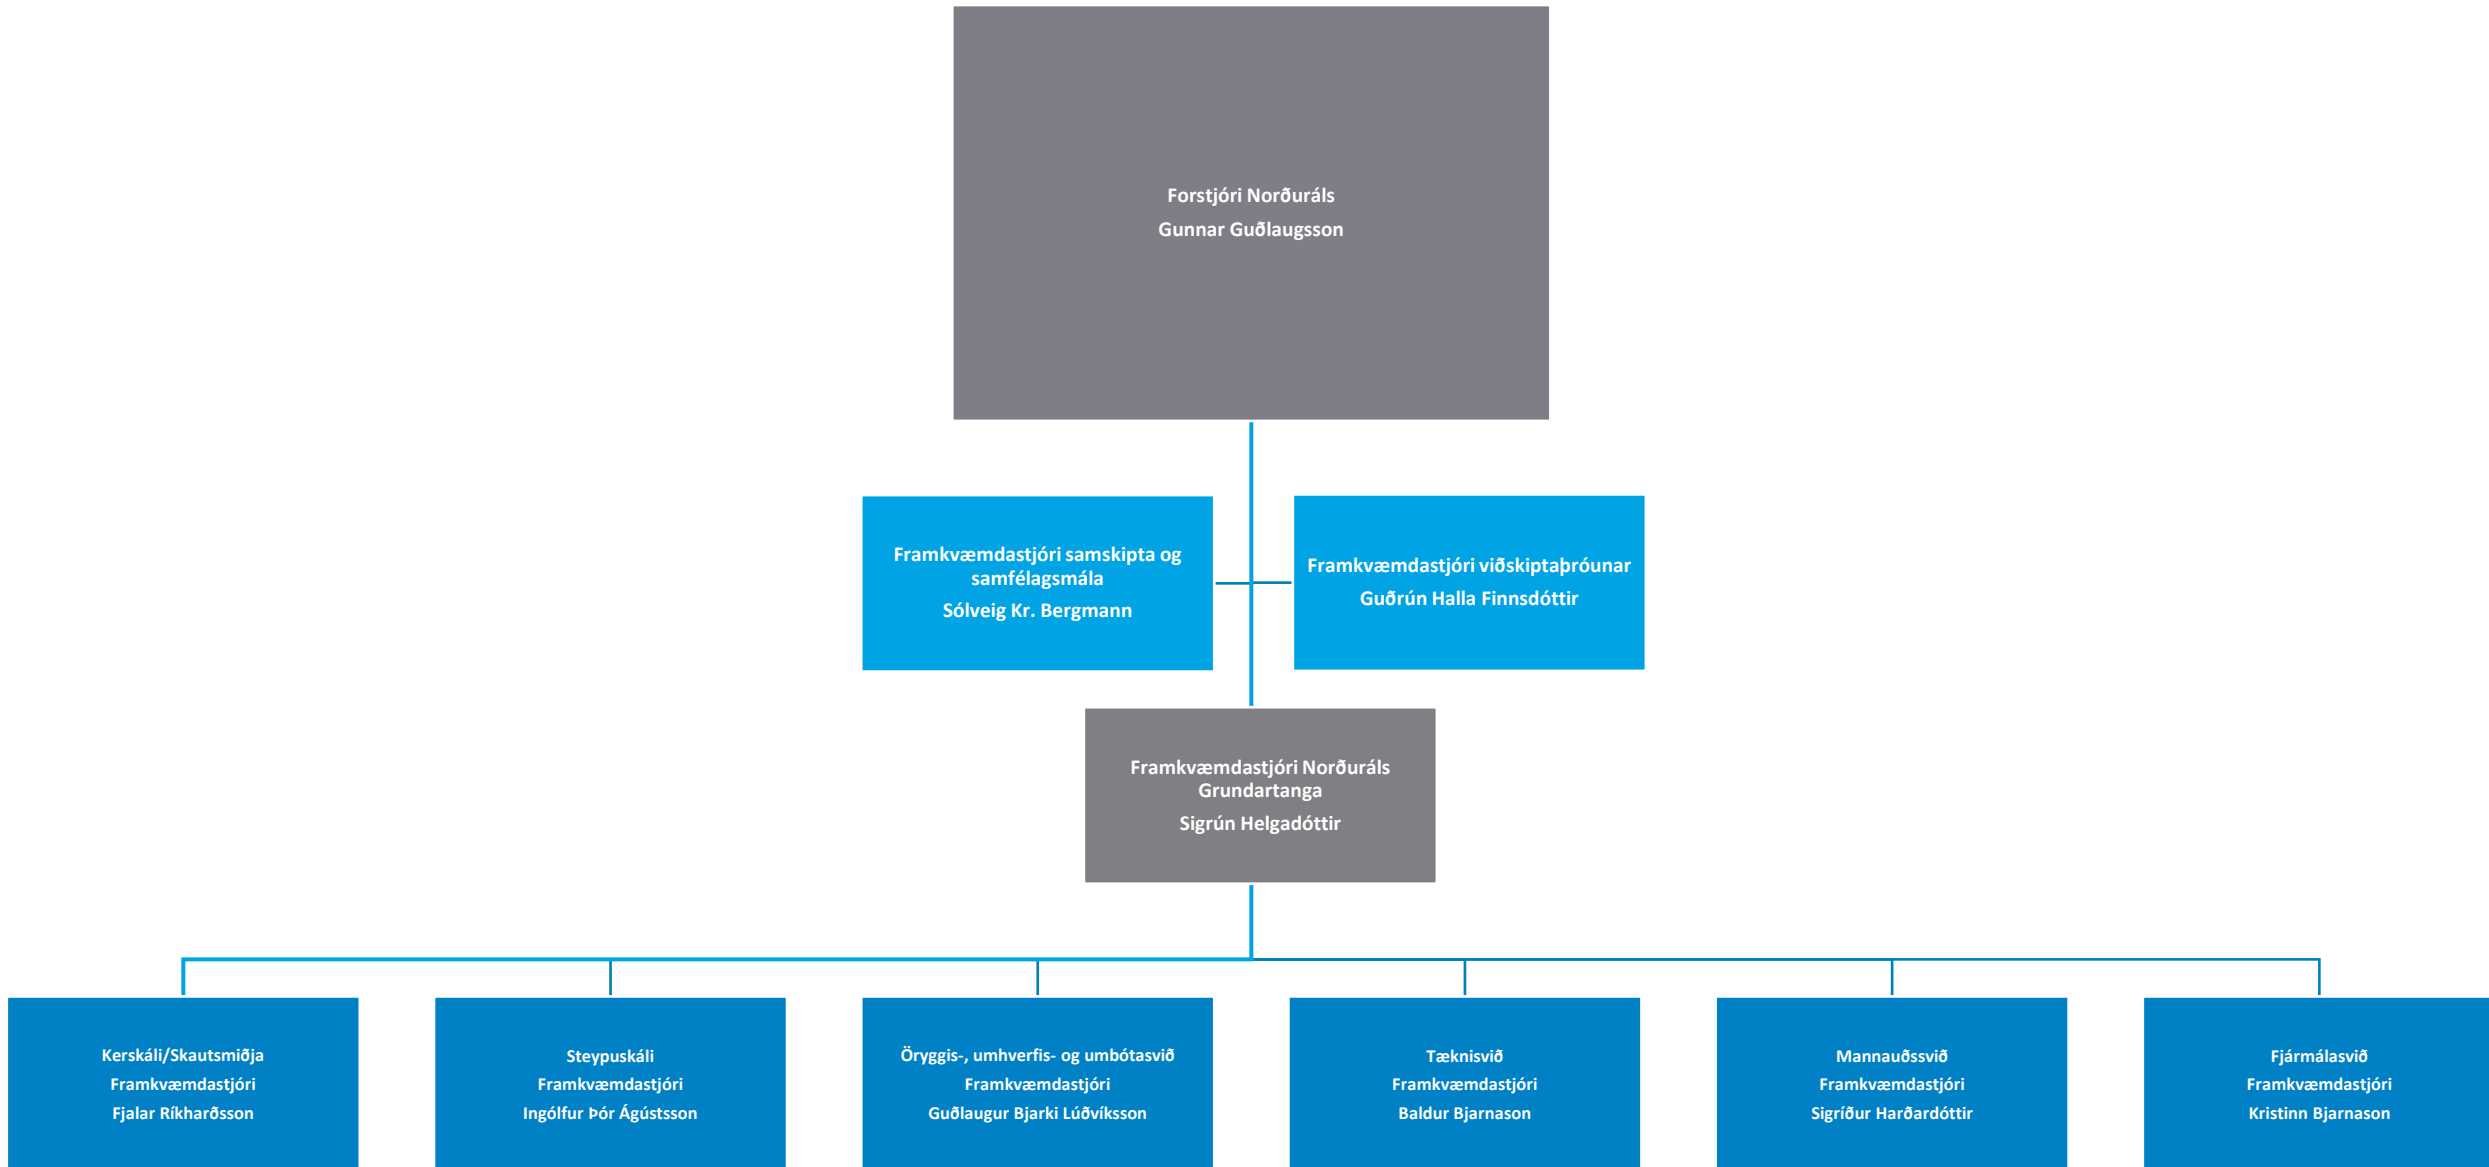

Skipurit Norðuráls