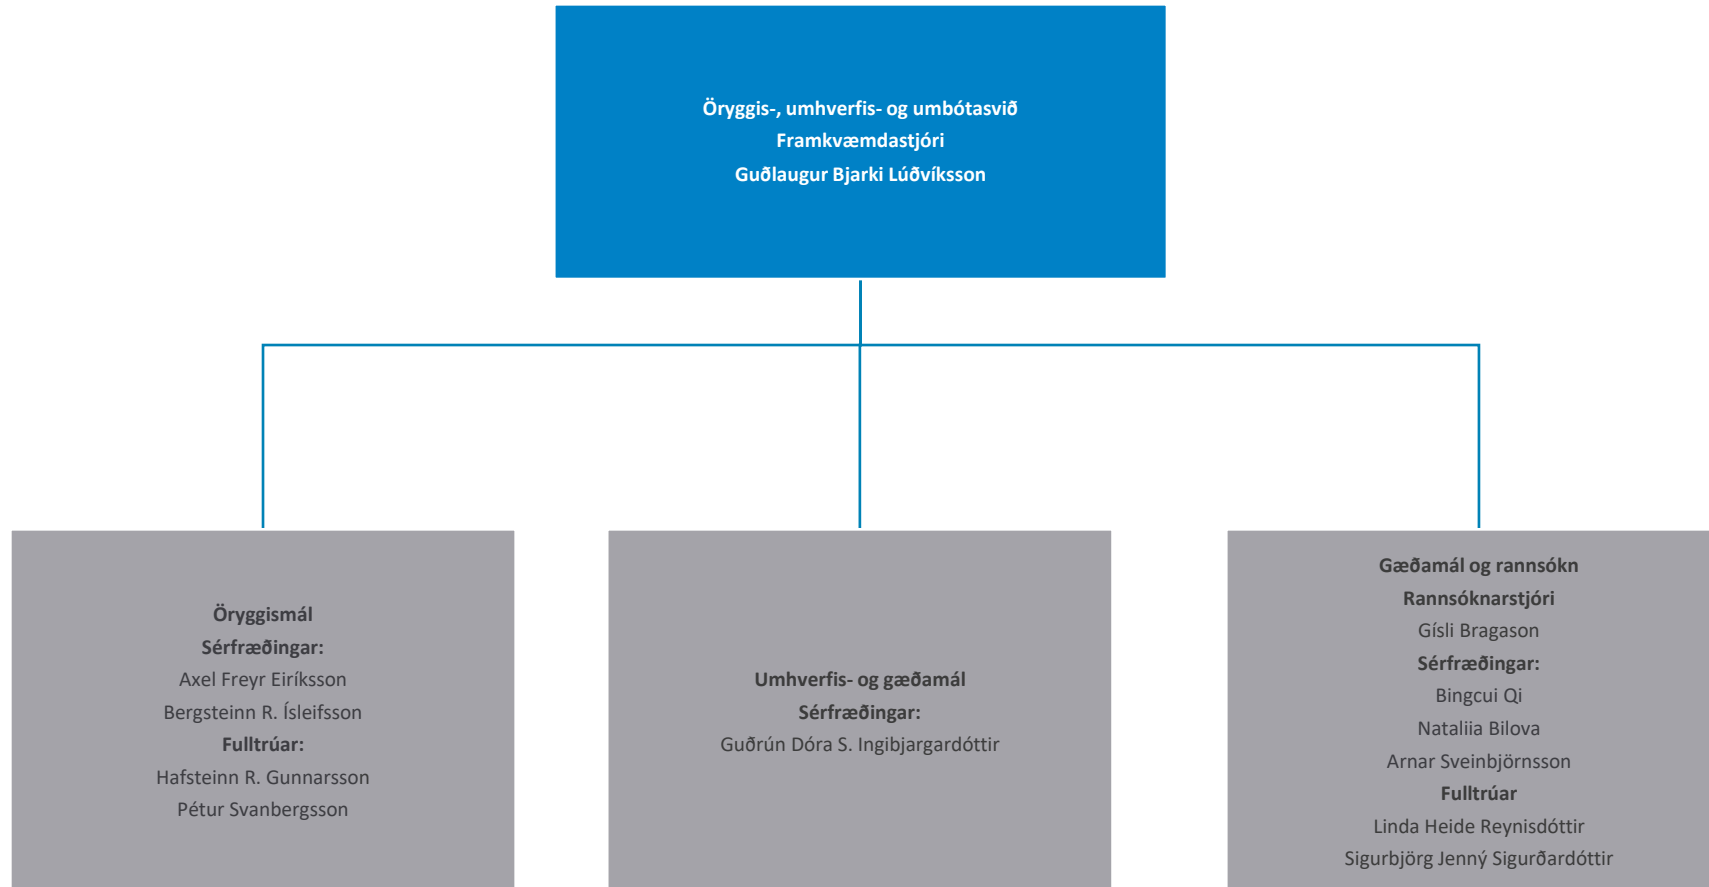

Öryggis-, umhverfis- og umbótasvið