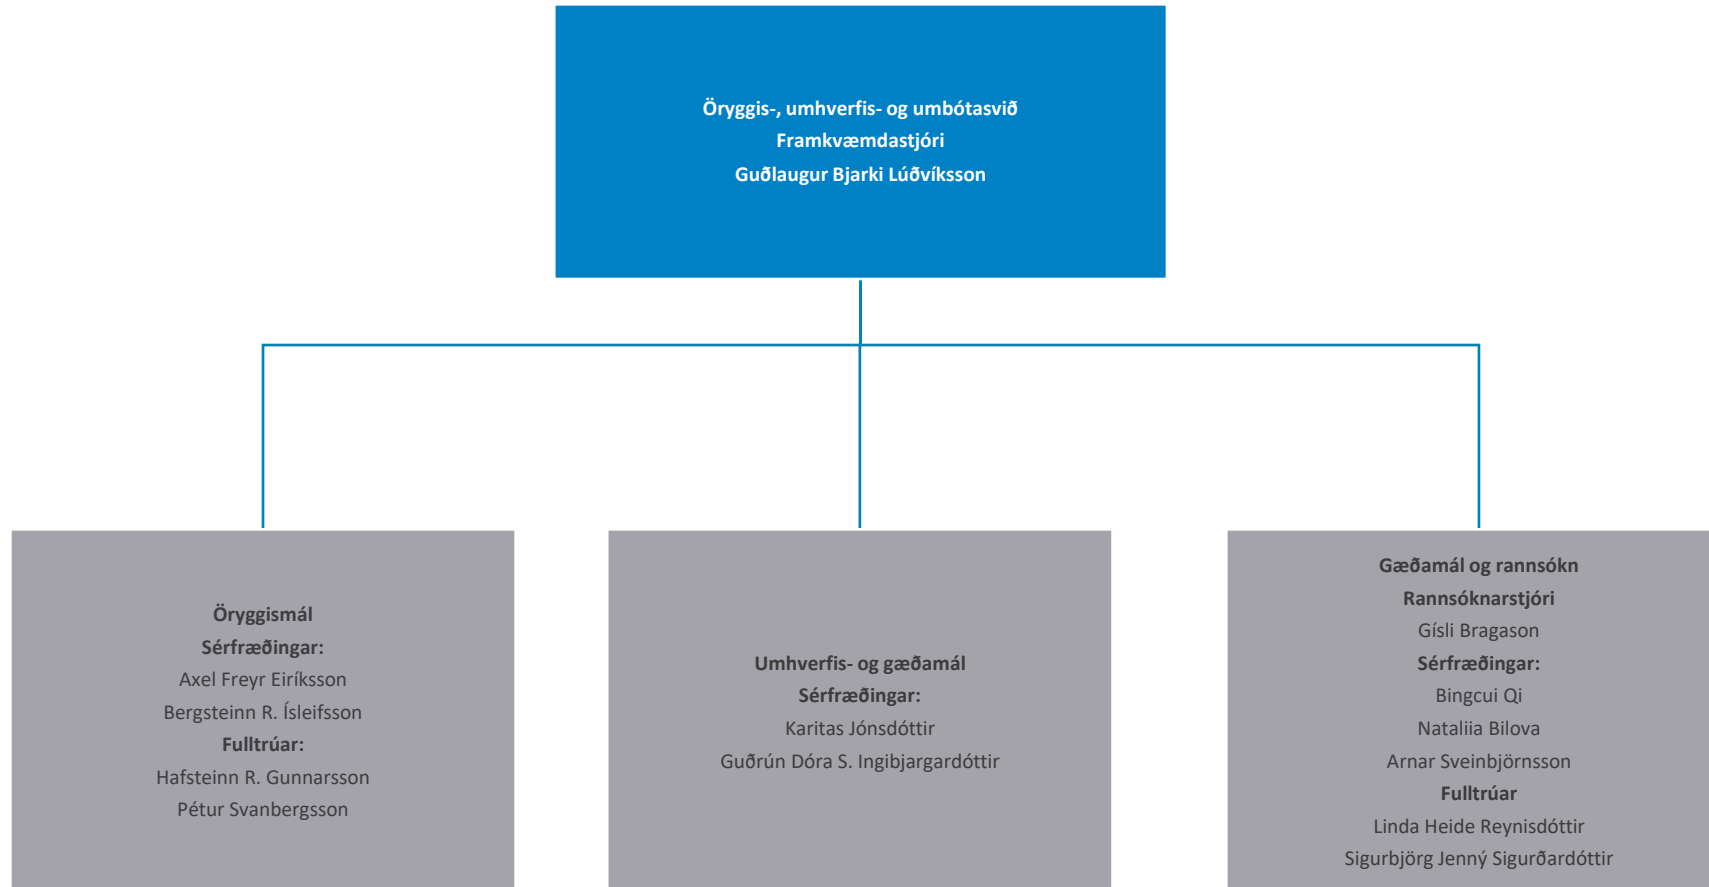

Öryggis-, umhverfis- og umbótasvið