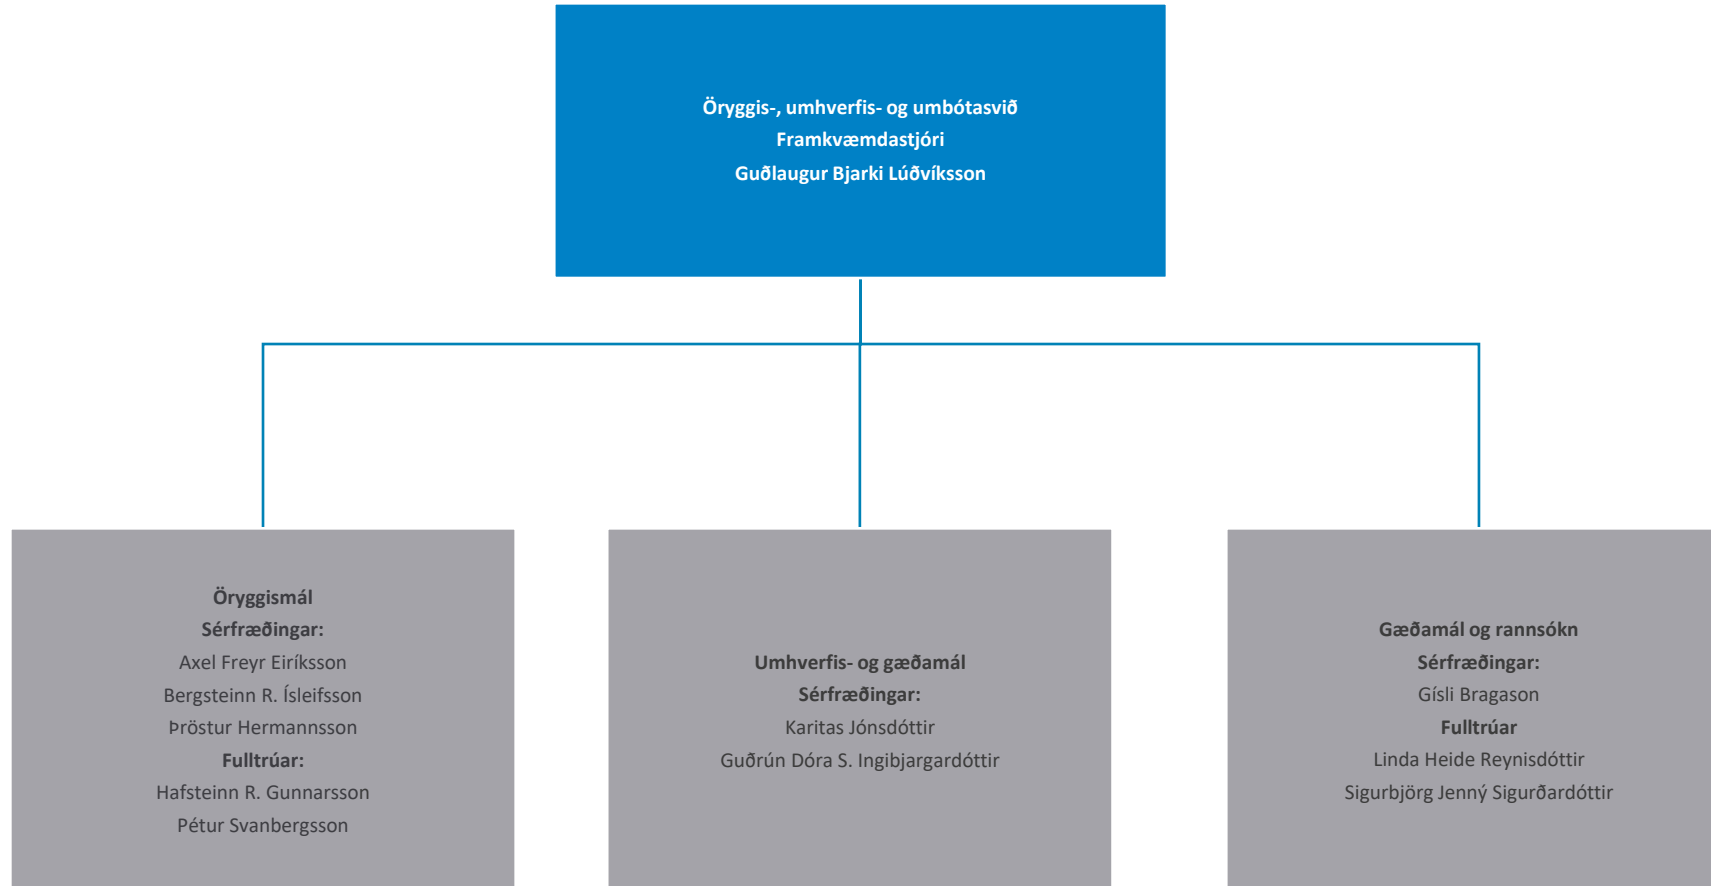

Öryggis-, umhverfis- og umbótasvið