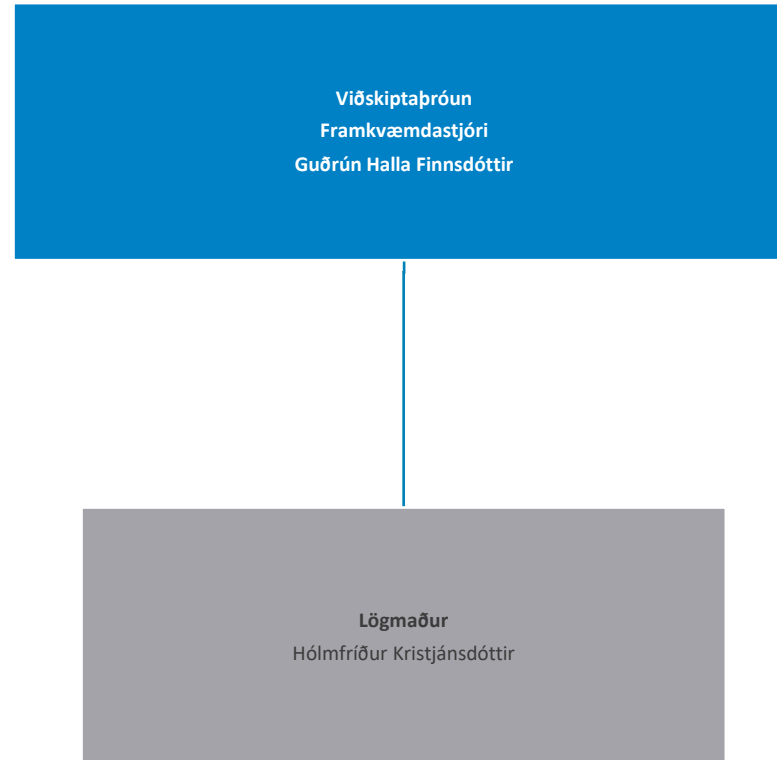

Viðskiptaþróun