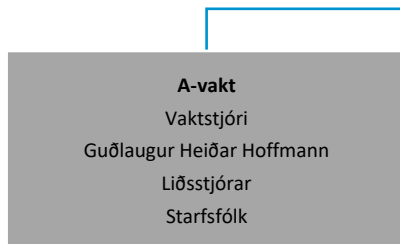

Boltasteypuskáli