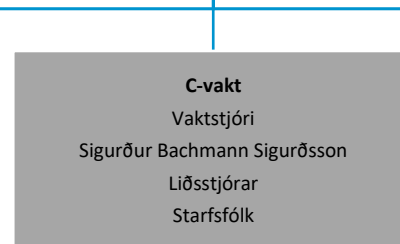

Boltasteypuskáli