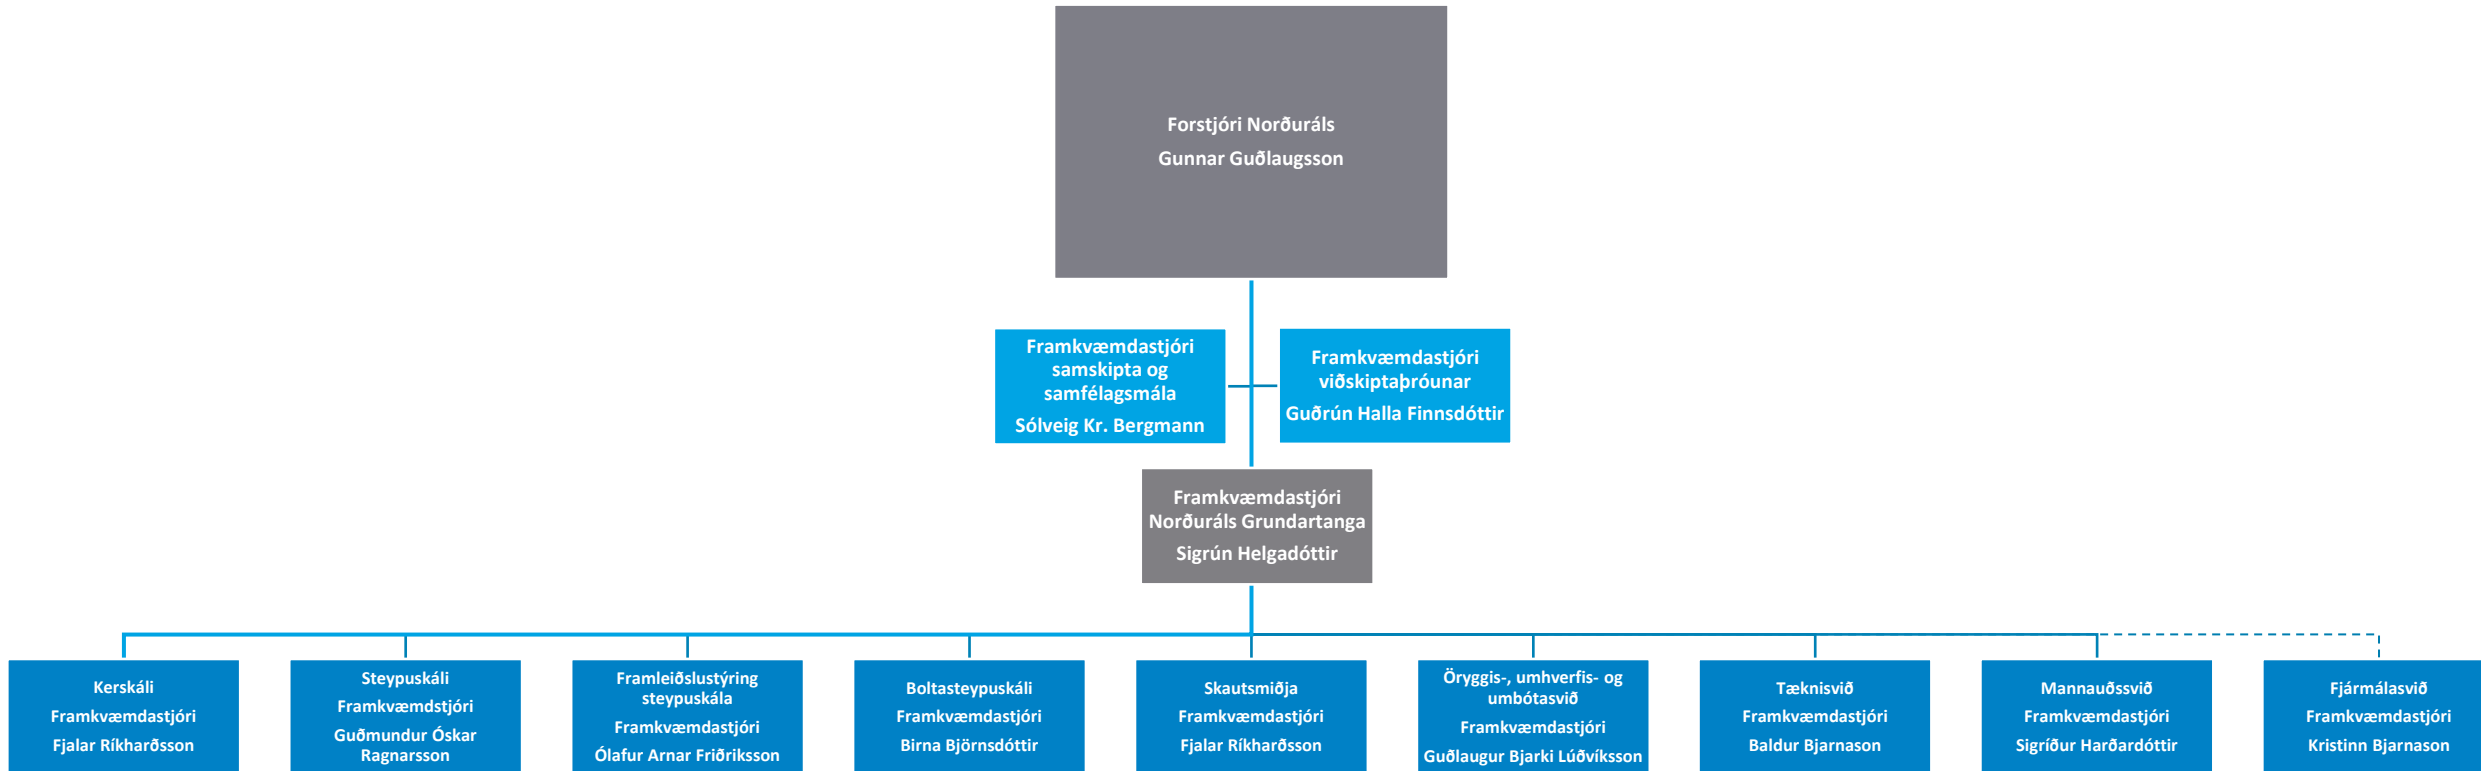

The logo consists of the letters 'NA' in a white, bold, sans-serif font, set against a blue square background.

NORÐURÁL

Norðurál

Skipurit

September 2024

Skipurit Norðuráls

Kerskáli

Steypuskáli