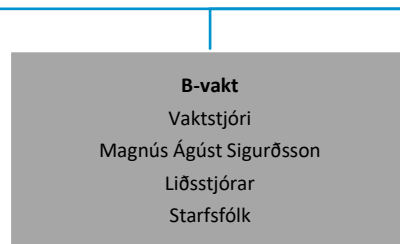

Boltasteypuskáli