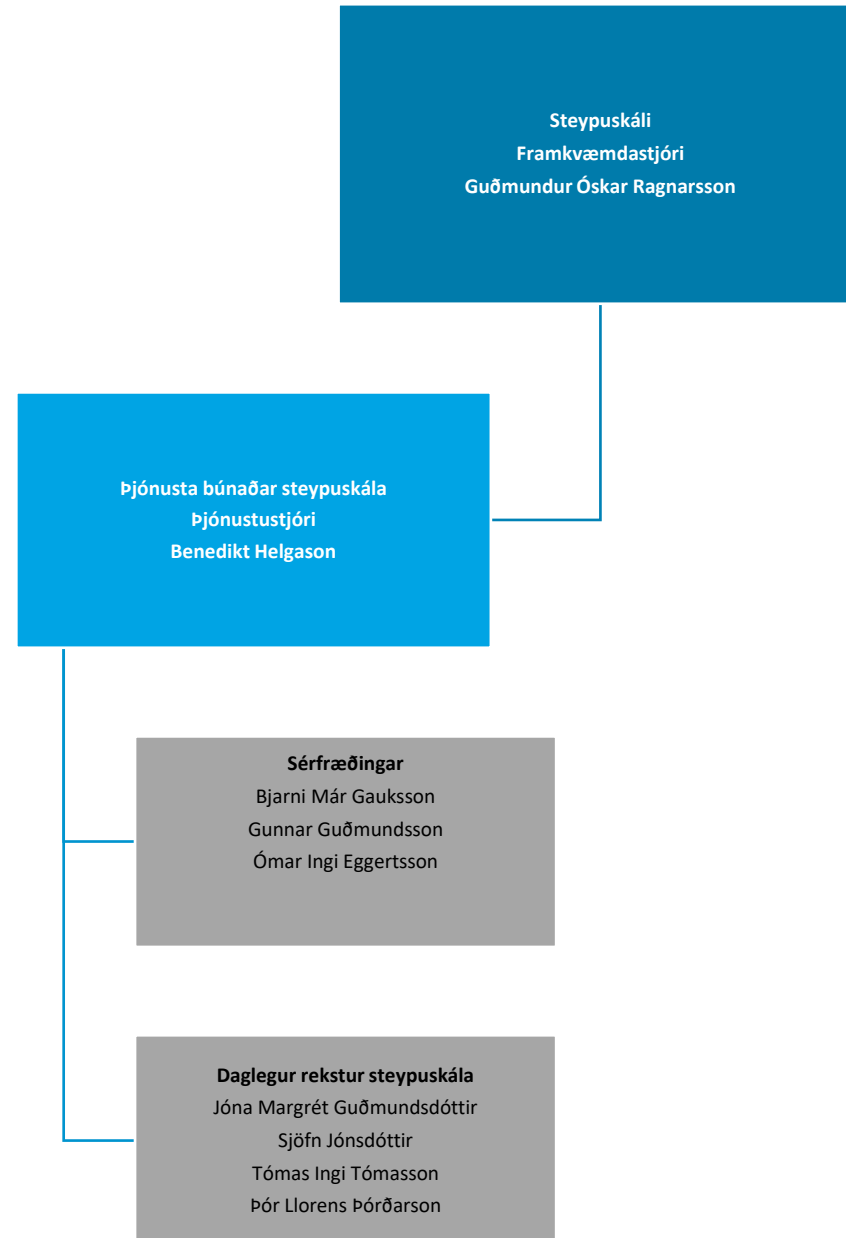

The logo consists of the letters 'NA' in a white, bold, sans-serif font, set against a blue square background.

NORÐURÁL

Norðurál

Skipurit

September 2024

Skipurit Norðuráls

Kerskáli

Steypuskáli