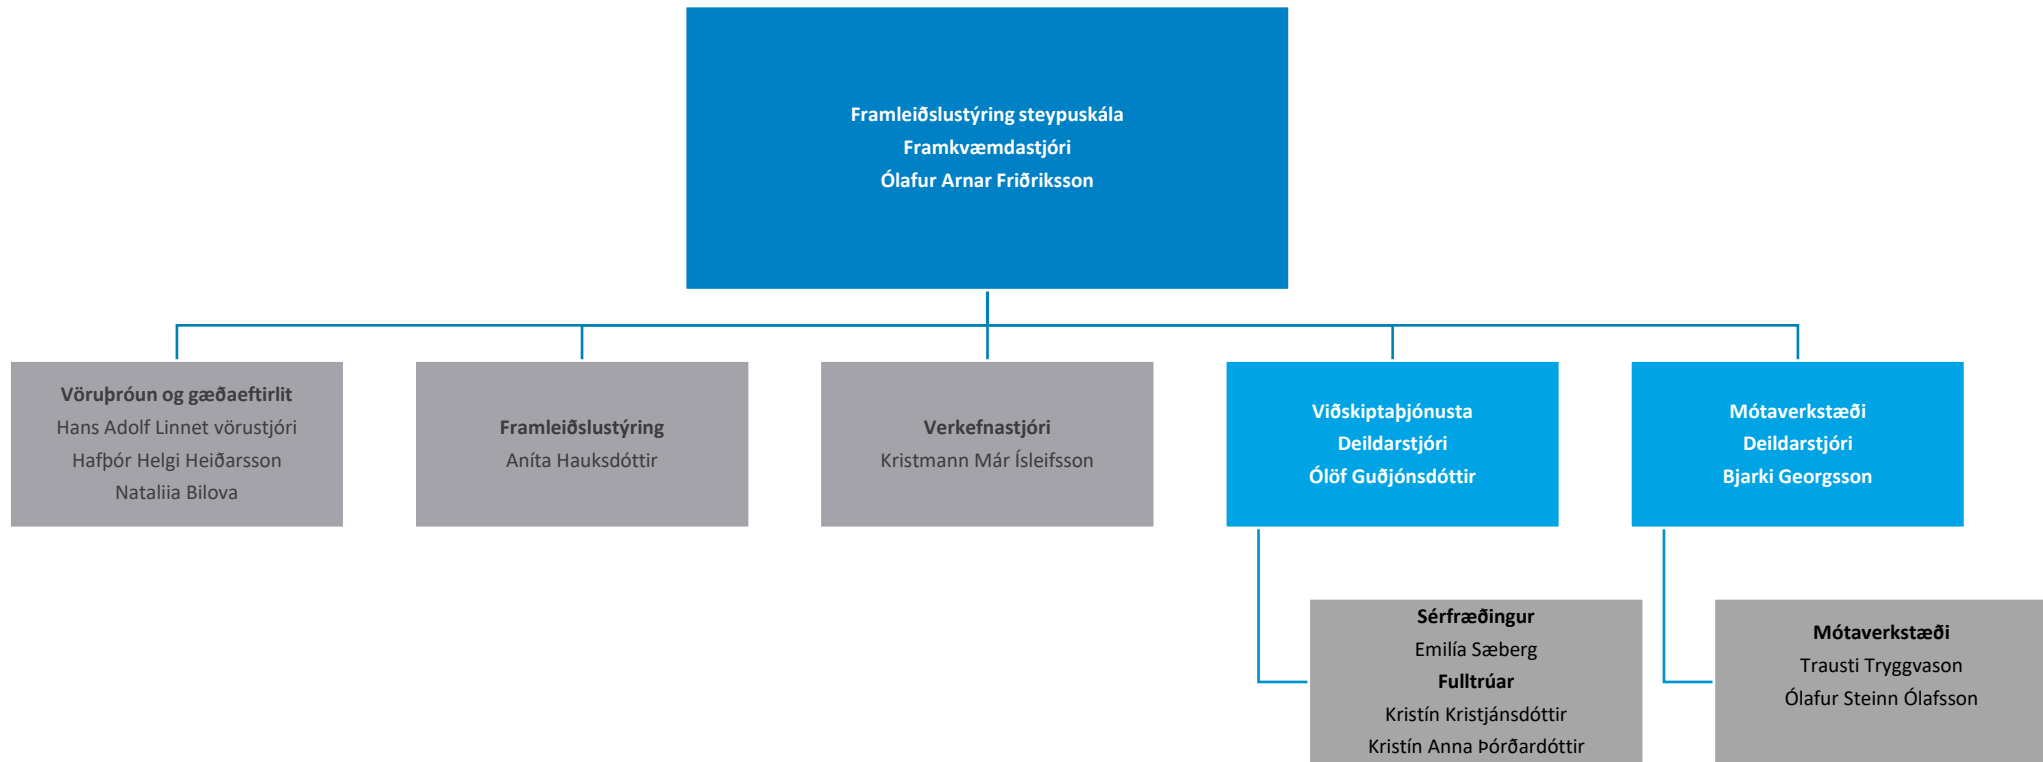

Framleiðslustýring steypuskála