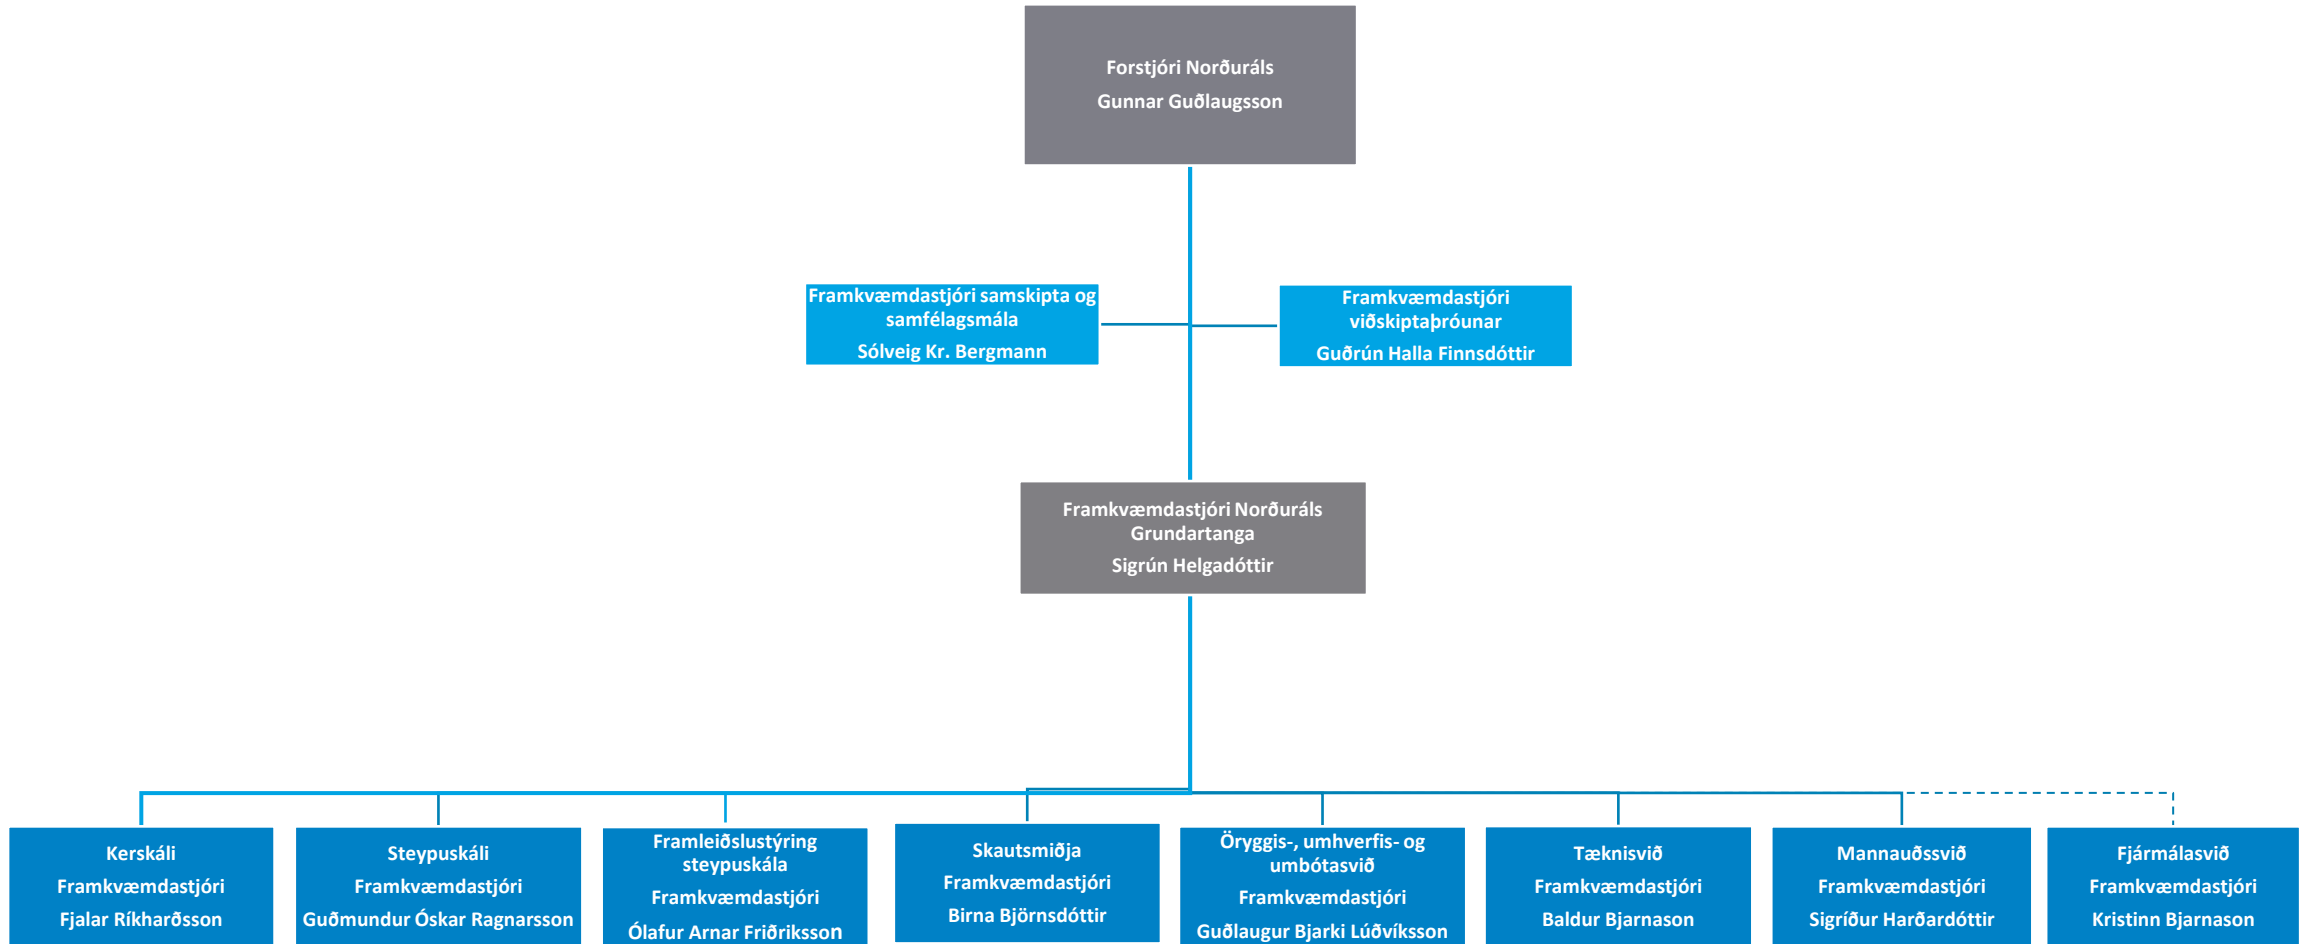

Skipurit Norðuráls