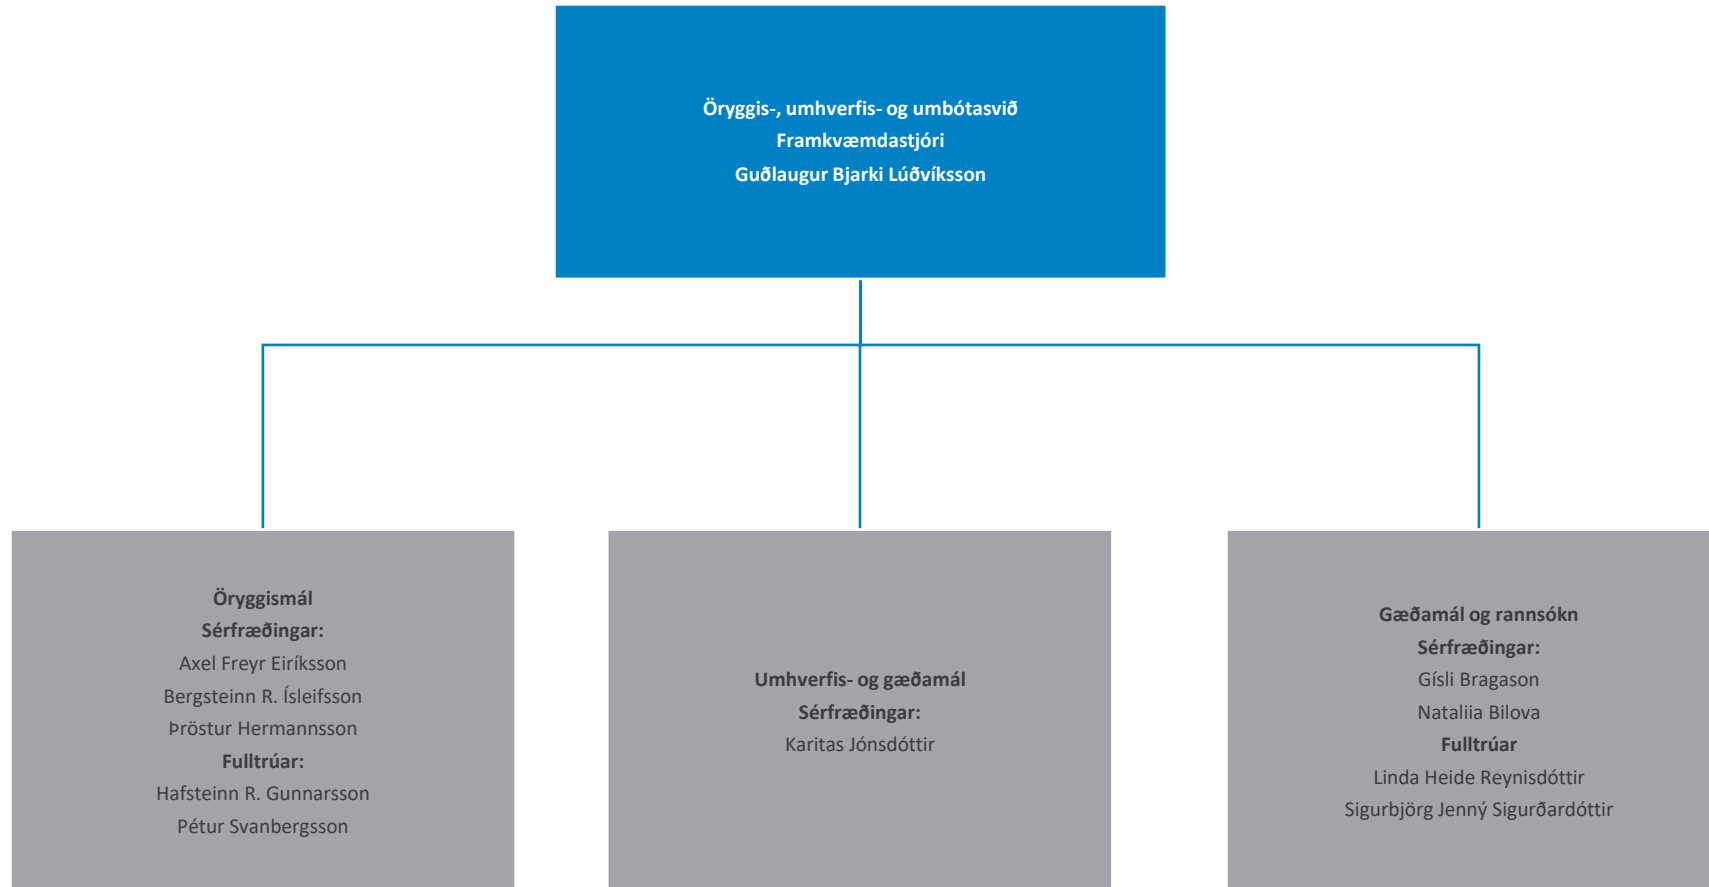

Öryggis-, umhverfis- og umbótasvið