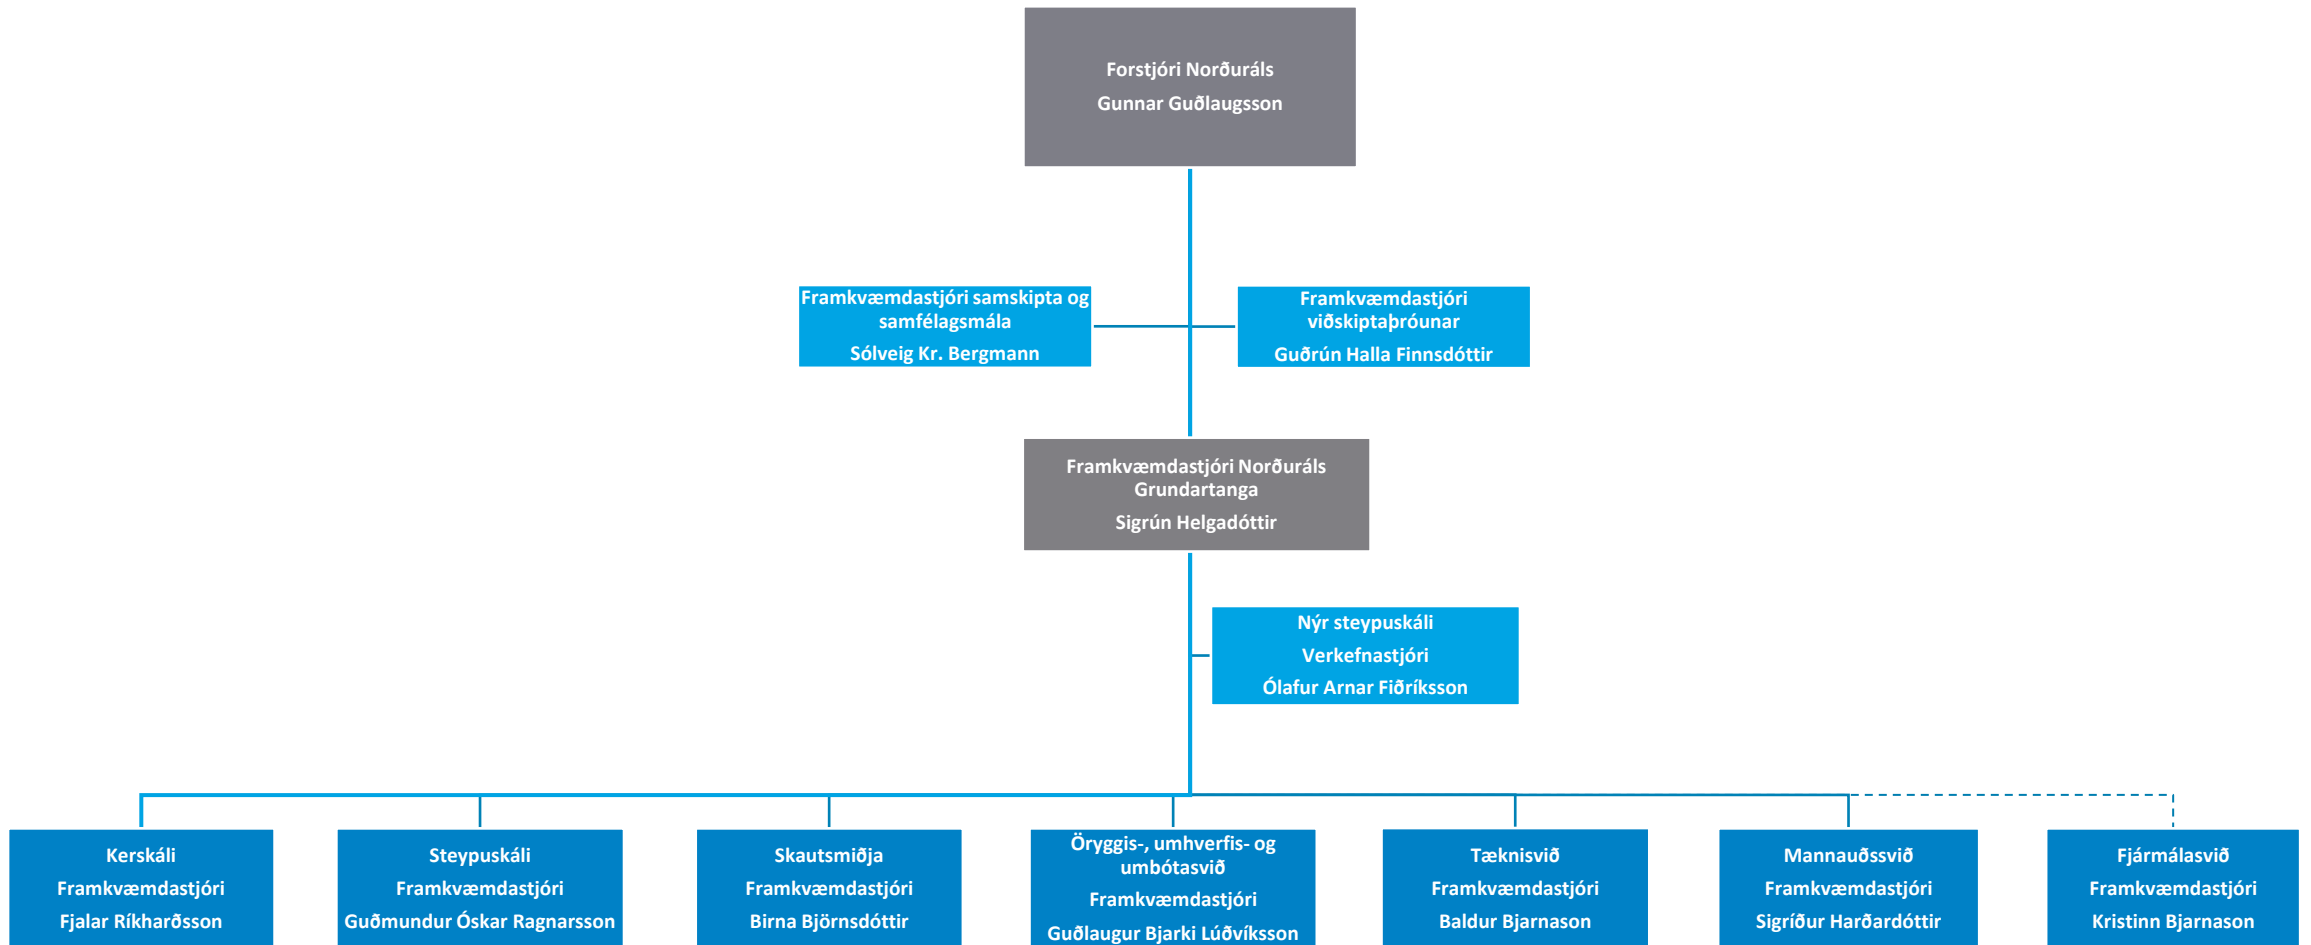

The logo consists of the letters 'NA' in a white, bold, sans-serif font, set against a blue square background.

NORÐURÁL

Norðurál

Skipurit

Júní 2024

Skipurit Norðuráls

Kerskáli

Steypuskáli