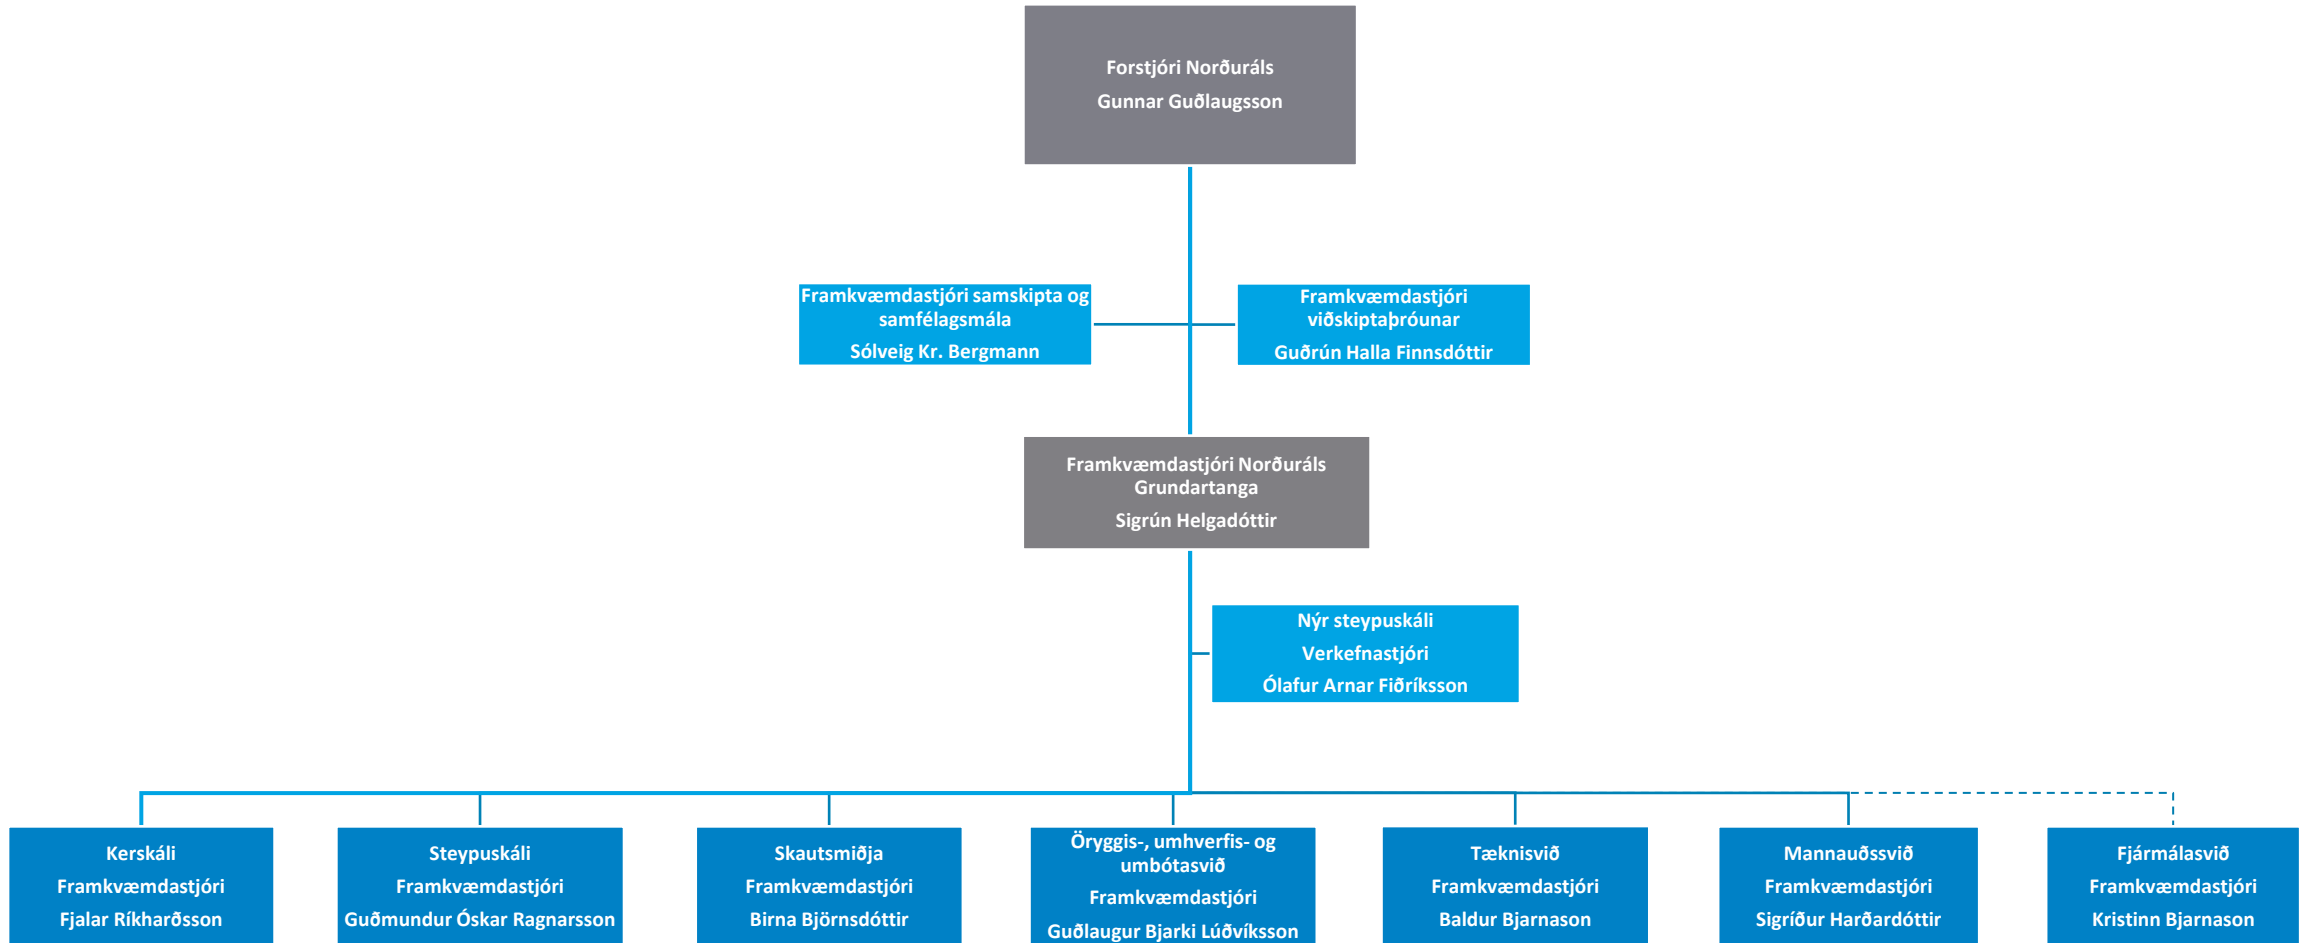

The logo consists of the letters 'NA' in a white, bold, sans-serif font, set against a blue square background.

NORÐURÁL

Norðurál

Skipurit

31. janúar 2024

Skipurit Norðuráls

Kerskáli

Steypuskáli