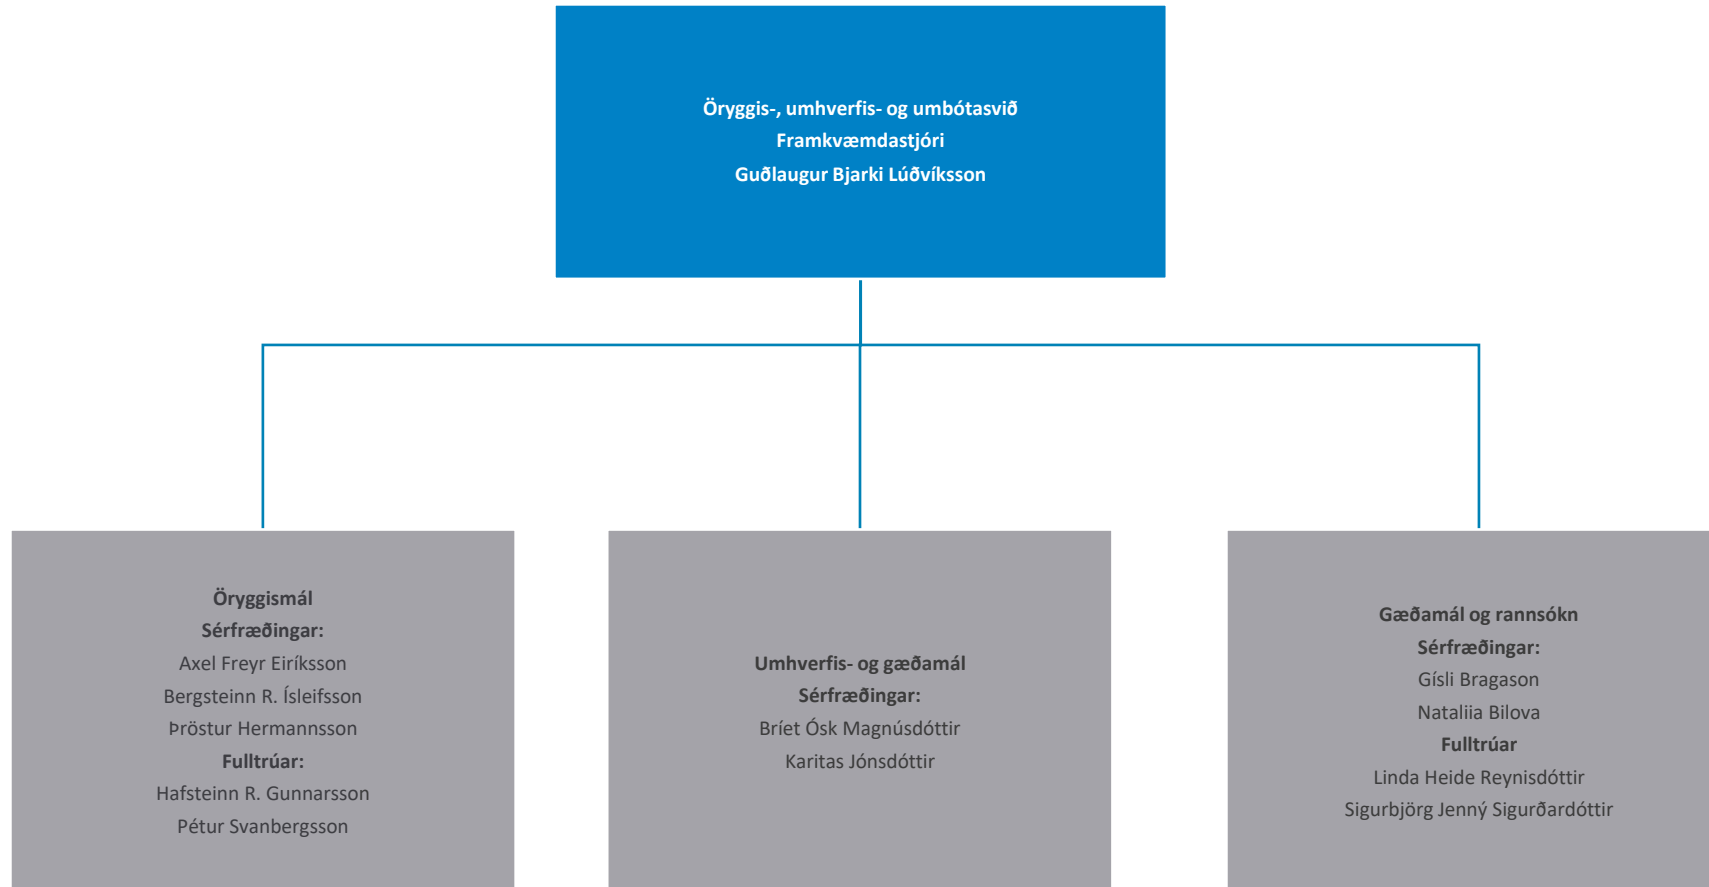

Öryggis-, umhverfis- og umbótasvið