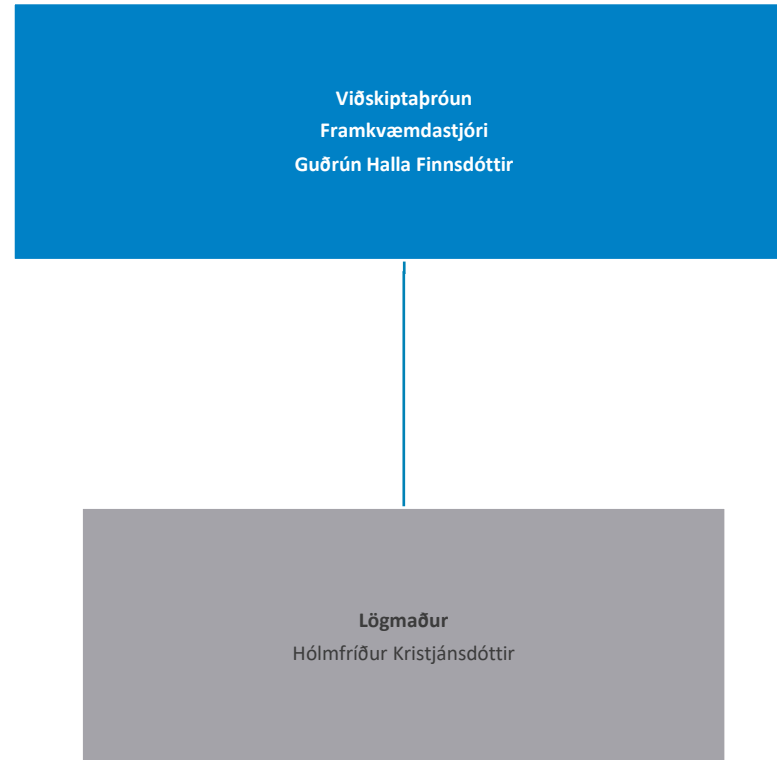

Viðskiptaþróun