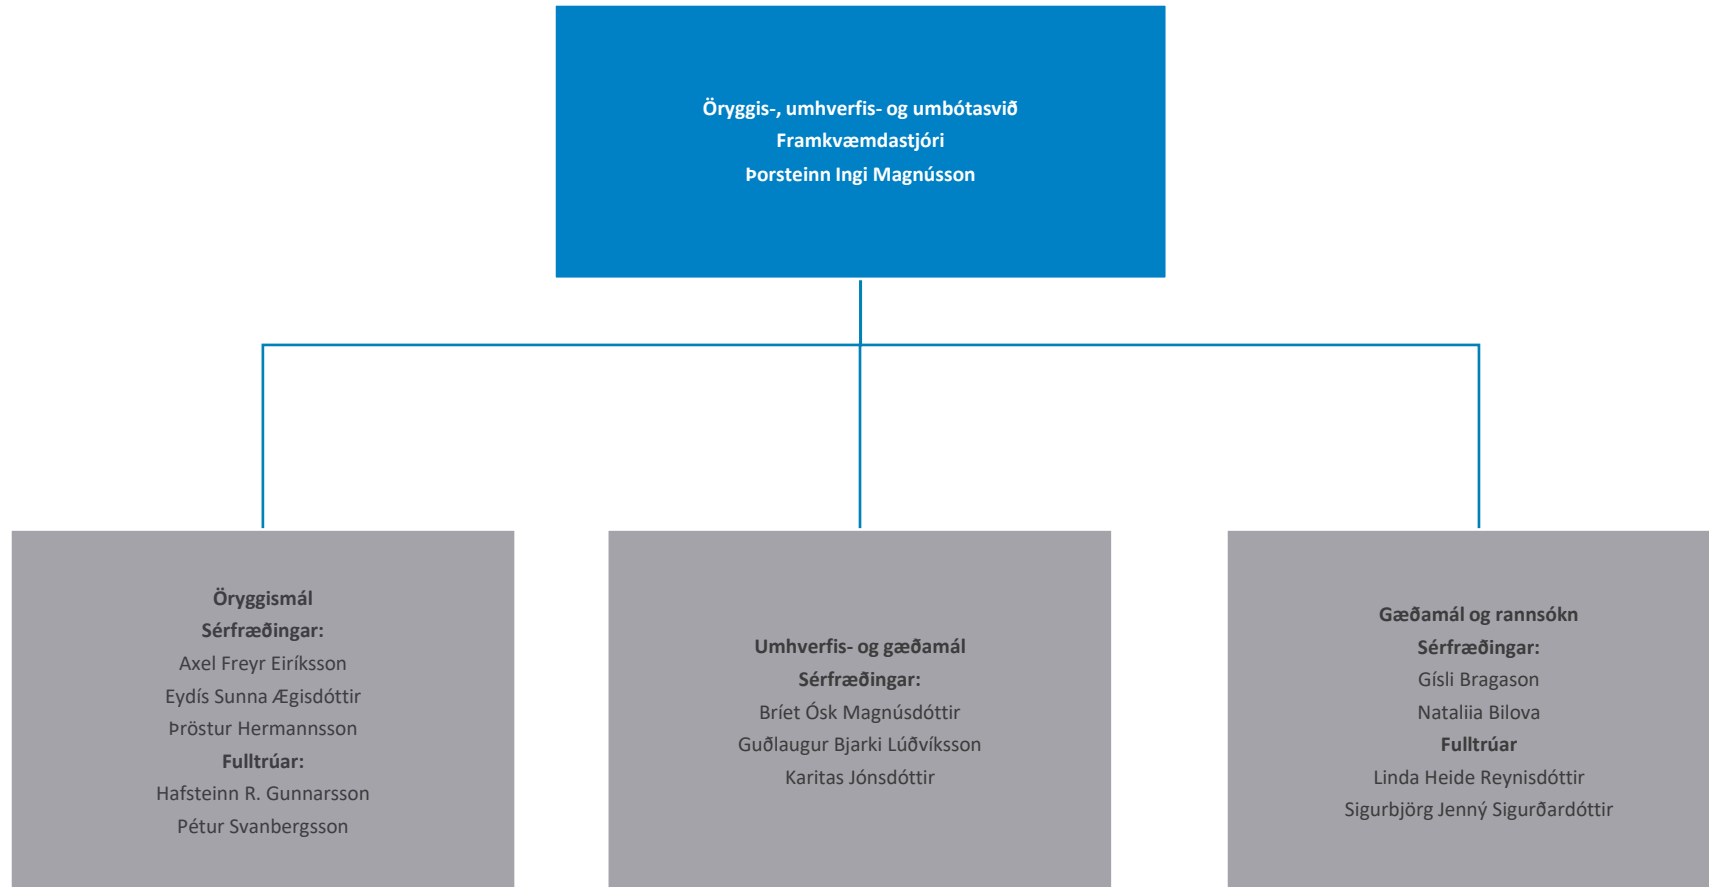

Öryggis-, umhverfis- og umbótasvið