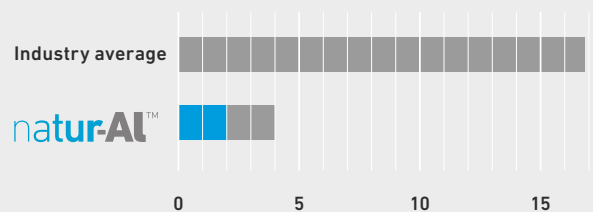

Low-Carbon Aluminum for Premium Products

With Natur-Al™ our customers can significantly reduce the carbon footprint of their premium products.

Natur-Al™ aluminum has direct CO₂ levels below two tonnes CO₂ per tonne of aluminium – **one of the lowest CO₂ footprints in the world for aluminium and less than one-quarter of the industry average.**

Natur-Al™ products are made with Icelandic energy at our Norðurál aluminum plant. Norðurál is certified by the Aluminium Stewardship Initiative (ASI) for responsible production, sourcing and stewardship of aluminum. All CO₂ emissions are verified by independent third parties, facilitating life-cycle assessments for our customers.

The natur-Al™ Advantage:

- Direct and indirect CO₂ emissions less than one-quarter of the industry average
- Traceability from mine to metal
- Data available for use in life cycle analysis of finished products
- Third party verification of CO₂ emissions
- ASI-Certified for responsible production, sourcing and stewardship of aluminum

Direct and indirect CO₂ emissions

Natur-Al™ ZERO is our **fully offset, carbon-neutral aluminum**. We encourage and assist our customers to go all the way to carbon-neutrality with contributions to reforestation or wetlandreclamation projects.

natur-Al™ Products:

Natur-Al™ comes in standard ingots (20-22 kg) in primary grades P0610, P1015, P1020 and primary foundry alloy grade A356. All products are made in Iceland in full compliance with EEU and local laws and regulations. Figures for emissions are calculated using the average emission factors for electricity production in Iceland, published by the Environmental Agency in Iceland.

Contact us today to discuss: +354 430 1000 / natural@nordural.is / natural@centuryaluminum.com