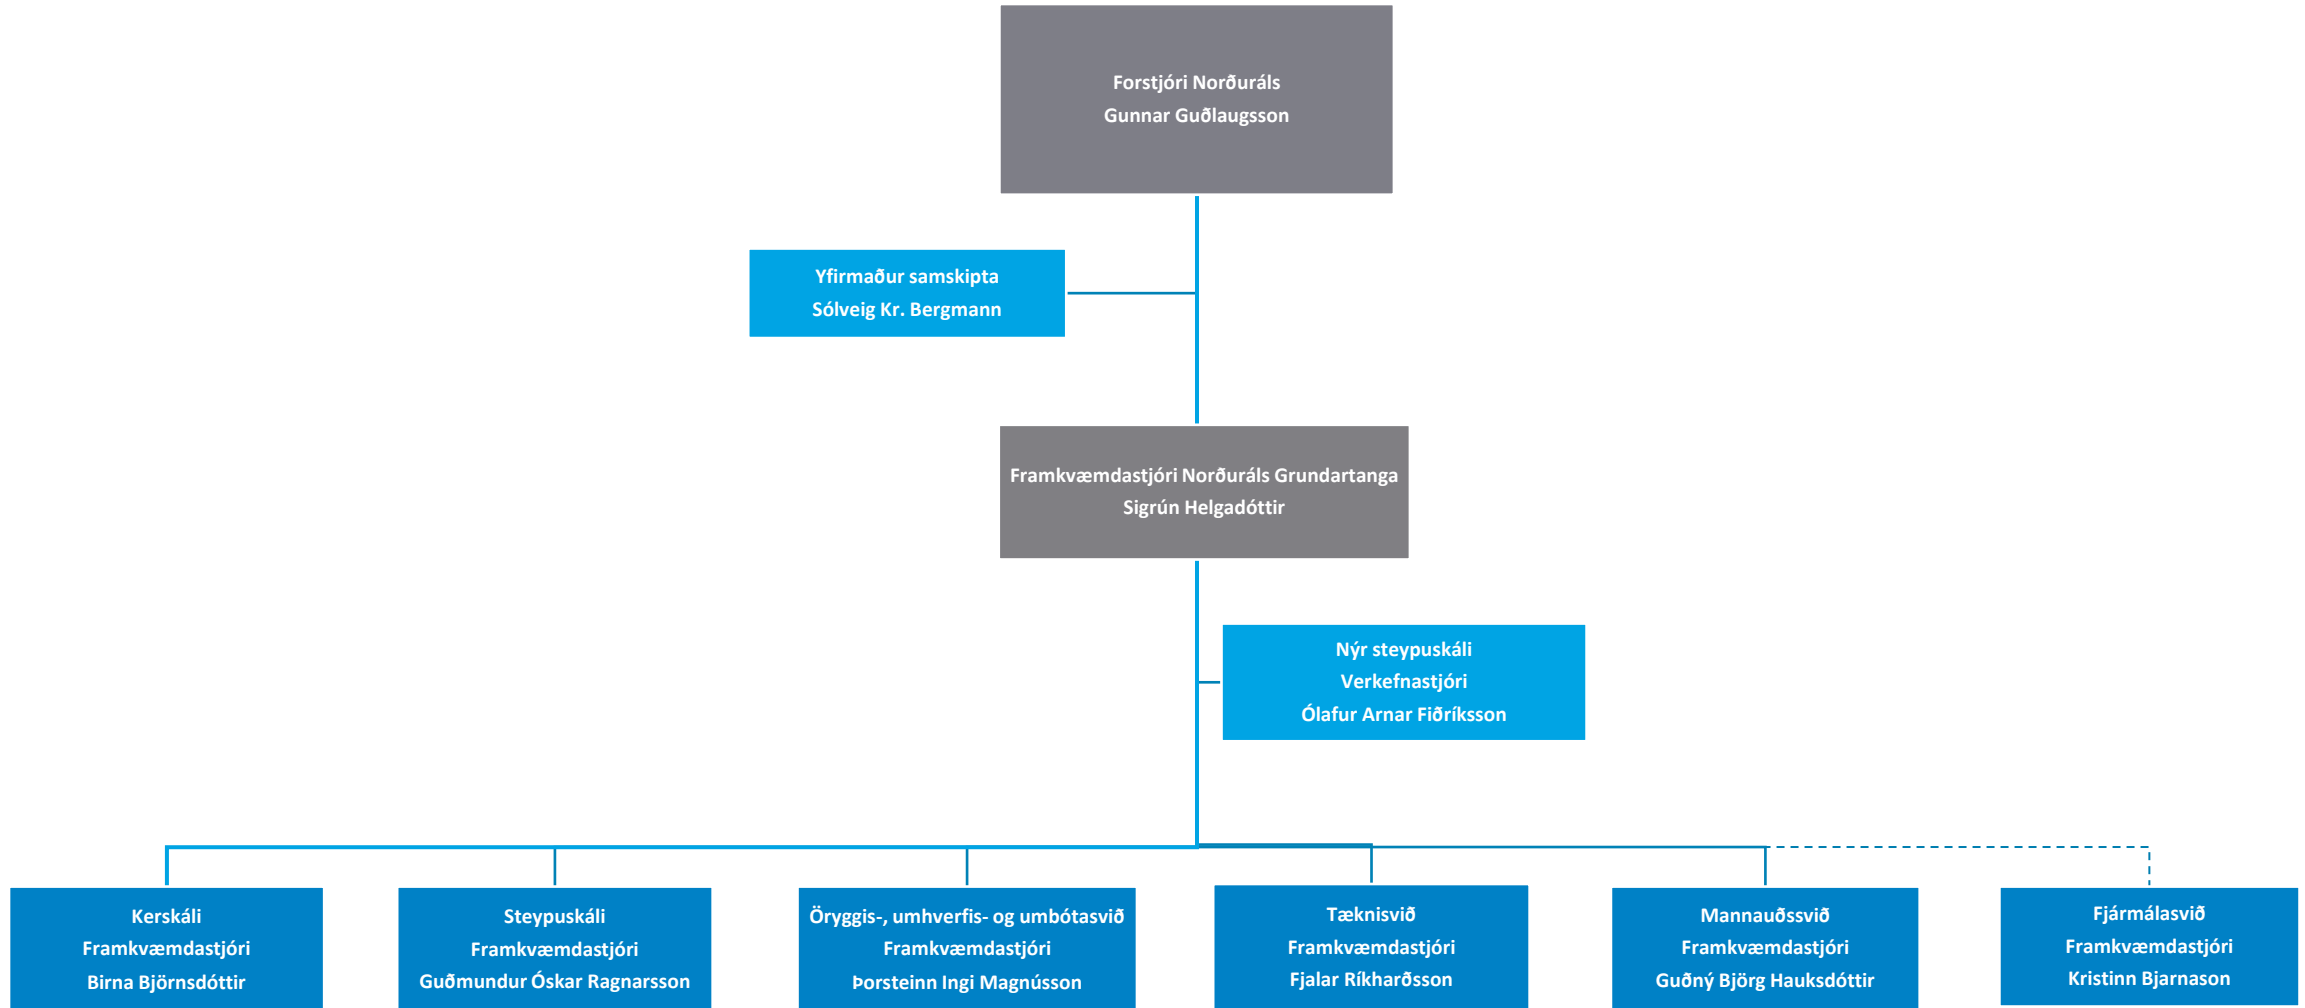

The logo consists of the letters 'NA' in a white, bold, sans-serif font, set against a blue square background.

NORÐURÁL

Norðurál

Skipurit

2. maí 2023

Skipurit Norðuráls

Kerskáli

Steypuskáli