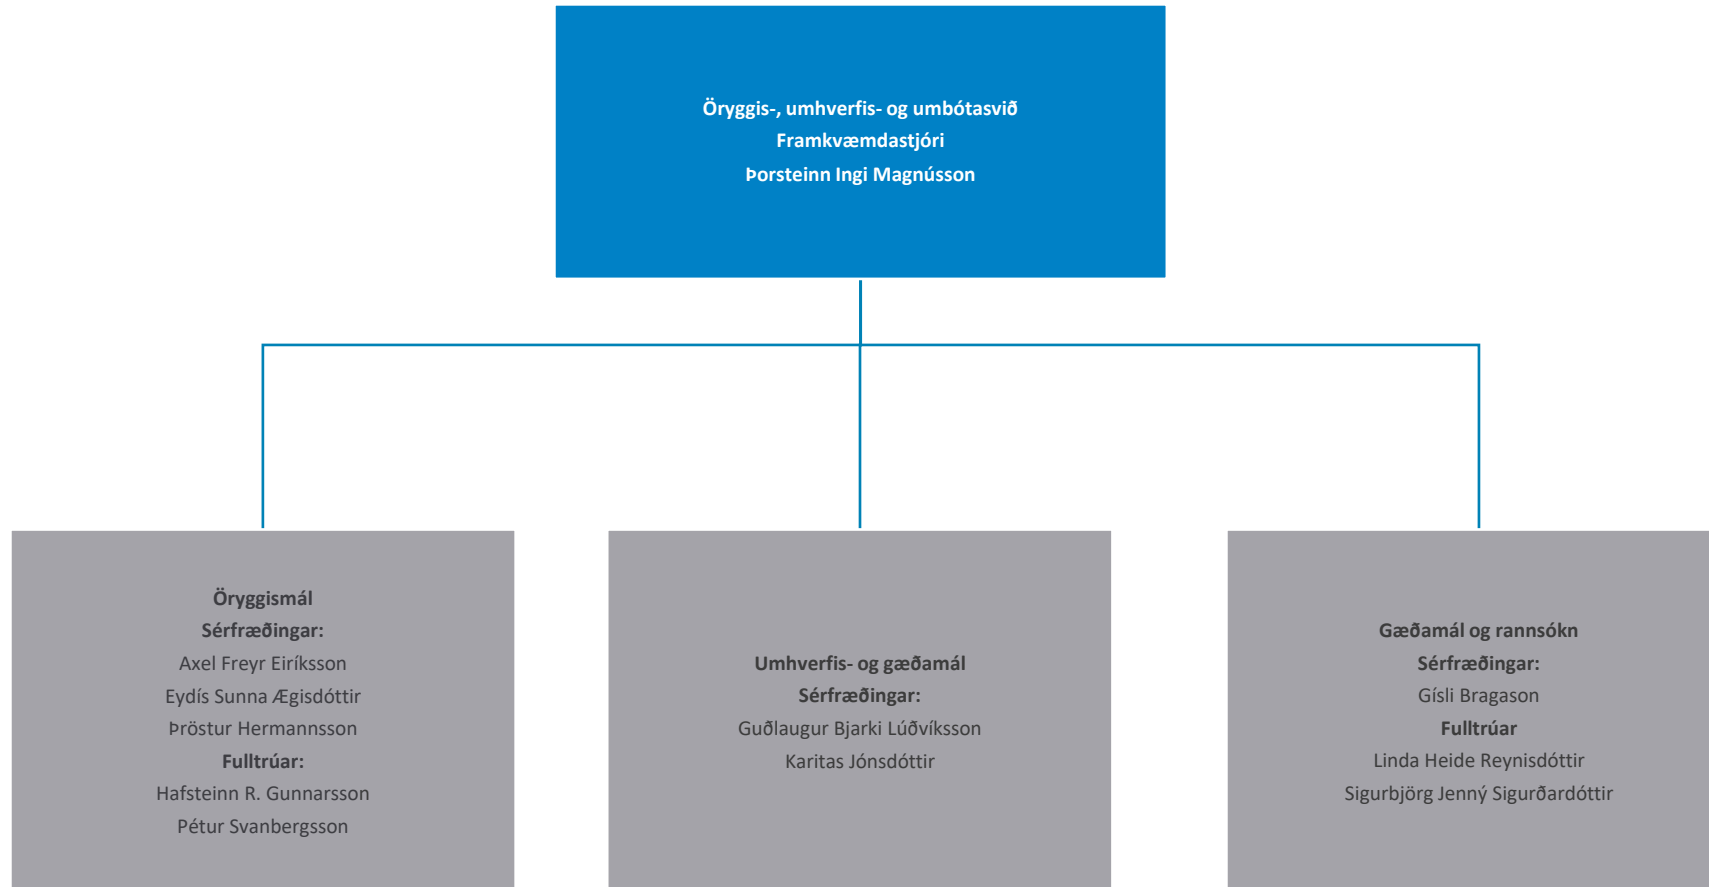

Öryggis-, umhverfis- og umbótasvið