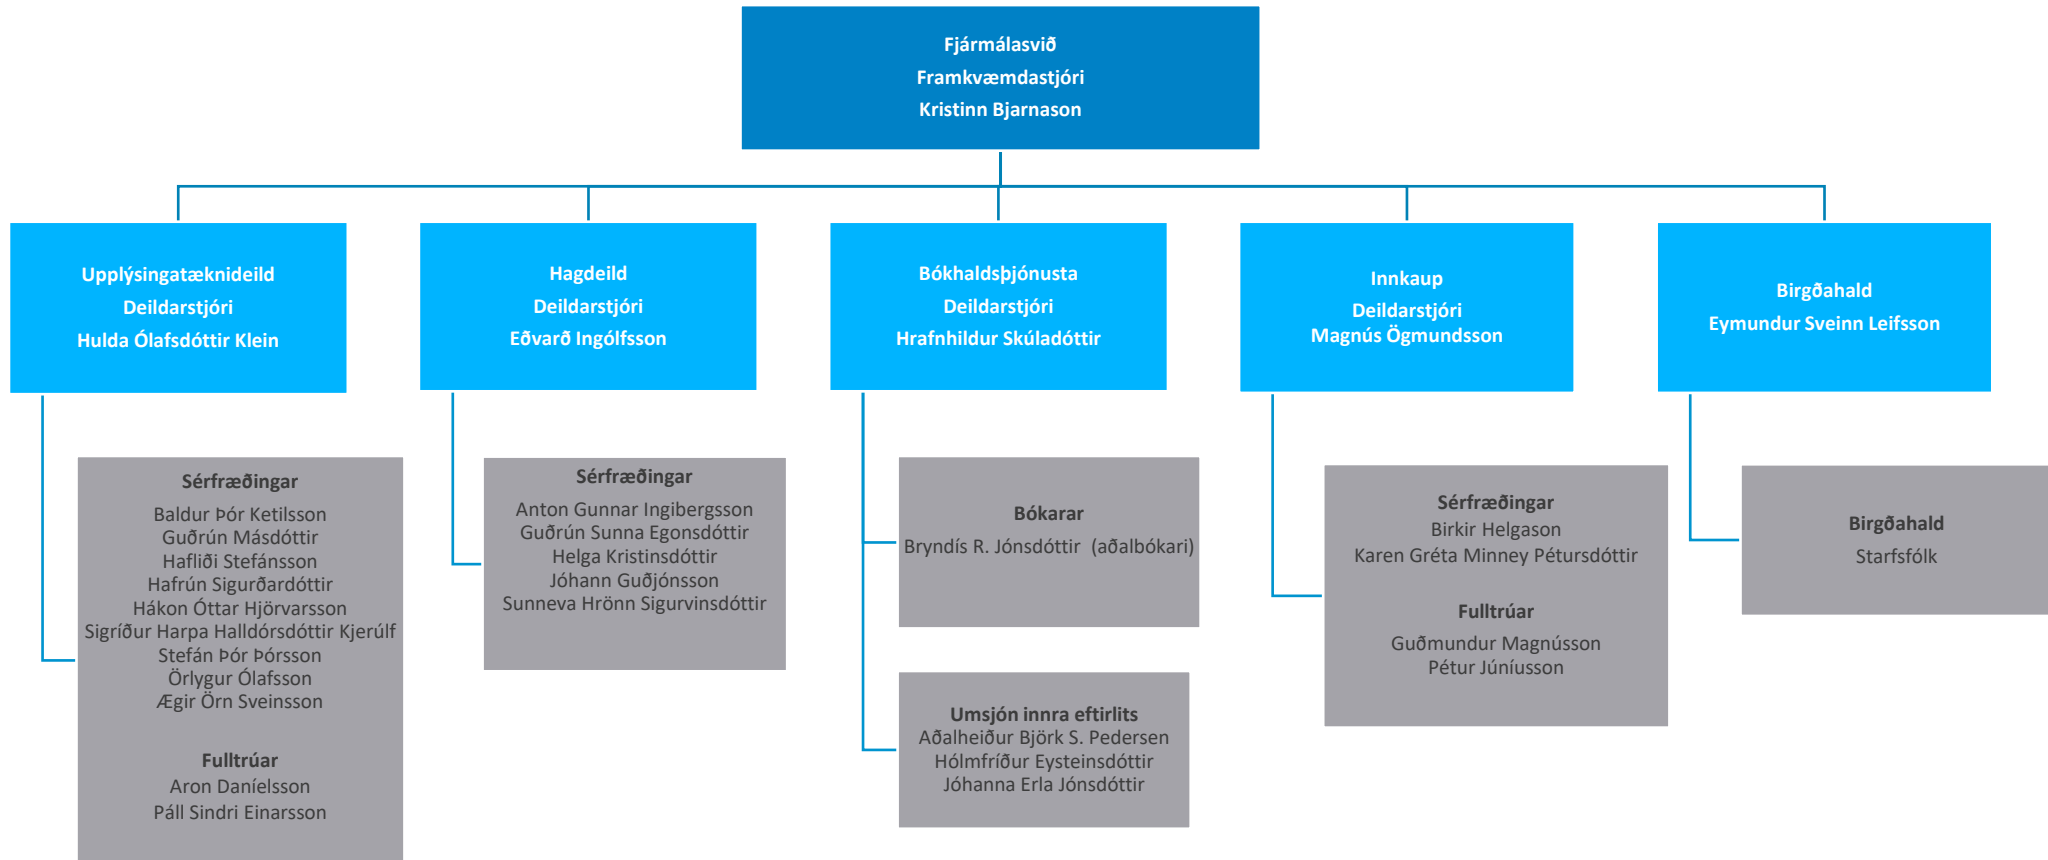

Fjármálasvið