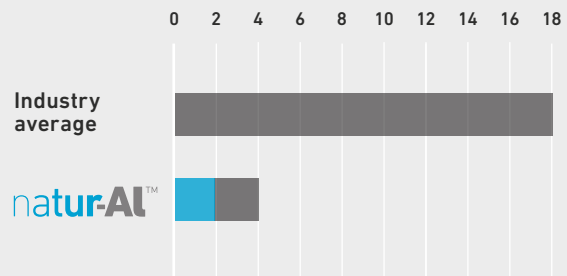

Low-Carbon Aluminum for Premium Products

With Natur-Al™ our customers can significantly reduce the carbon footprint of their premium products.

Natur-Al™ aluminum has direct CO₂ levels below two tonnes CO₂ per tonne of aluminium – **one of the lowest CO₂ footprints in the world for aluminium and less than one-quarter of the industry average.**

Natur-Al™ products are made with Icelandic energy at our Norðurál aluminum plant. Norðurál is certified by the Aluminium Stewardship Initiative (ASI) for responsible production, sourcing and stewardship of aluminum. All CO₂ emissions are verified by independent third parties, facilitating life-cycle assessments for our customers.

The natur-AL™ Advantage:

- Direct and indirect CO₂ emissions less than one-quarter of the industry average
- Traceability from mine to metal
- Data available for use in life cycle analysis of finished products
- Third party verification of CO₂ emissions
- ASI-Certified for responsible production, sourcing and stewardship of aluminum

Direct and indirect CO₂ emissions

Natur-Al™ ZERO is our **fully offset, carbon-neutral aluminum.** We encourage and assist our customers to go all the way to carbon-neutrality with contributions to reforestation or wetlandreclamation projects.

natur-AL™ Products:

Natur-Al™ comes in standard ingots (20-22 kg) in primary grades P0610, P1015, P1020 and primary foundry alloy grade A356. All products are made in Iceland in full compliance with EEU and local laws and regulations. Figures for emissions are calculated using the average emission factors for electricity production in Iceland, published by the Environmental Agency in Iceland.

Contact us today to discuss: +354 430 1000 / natural@nordural.is / natural@centuryaluminum.com