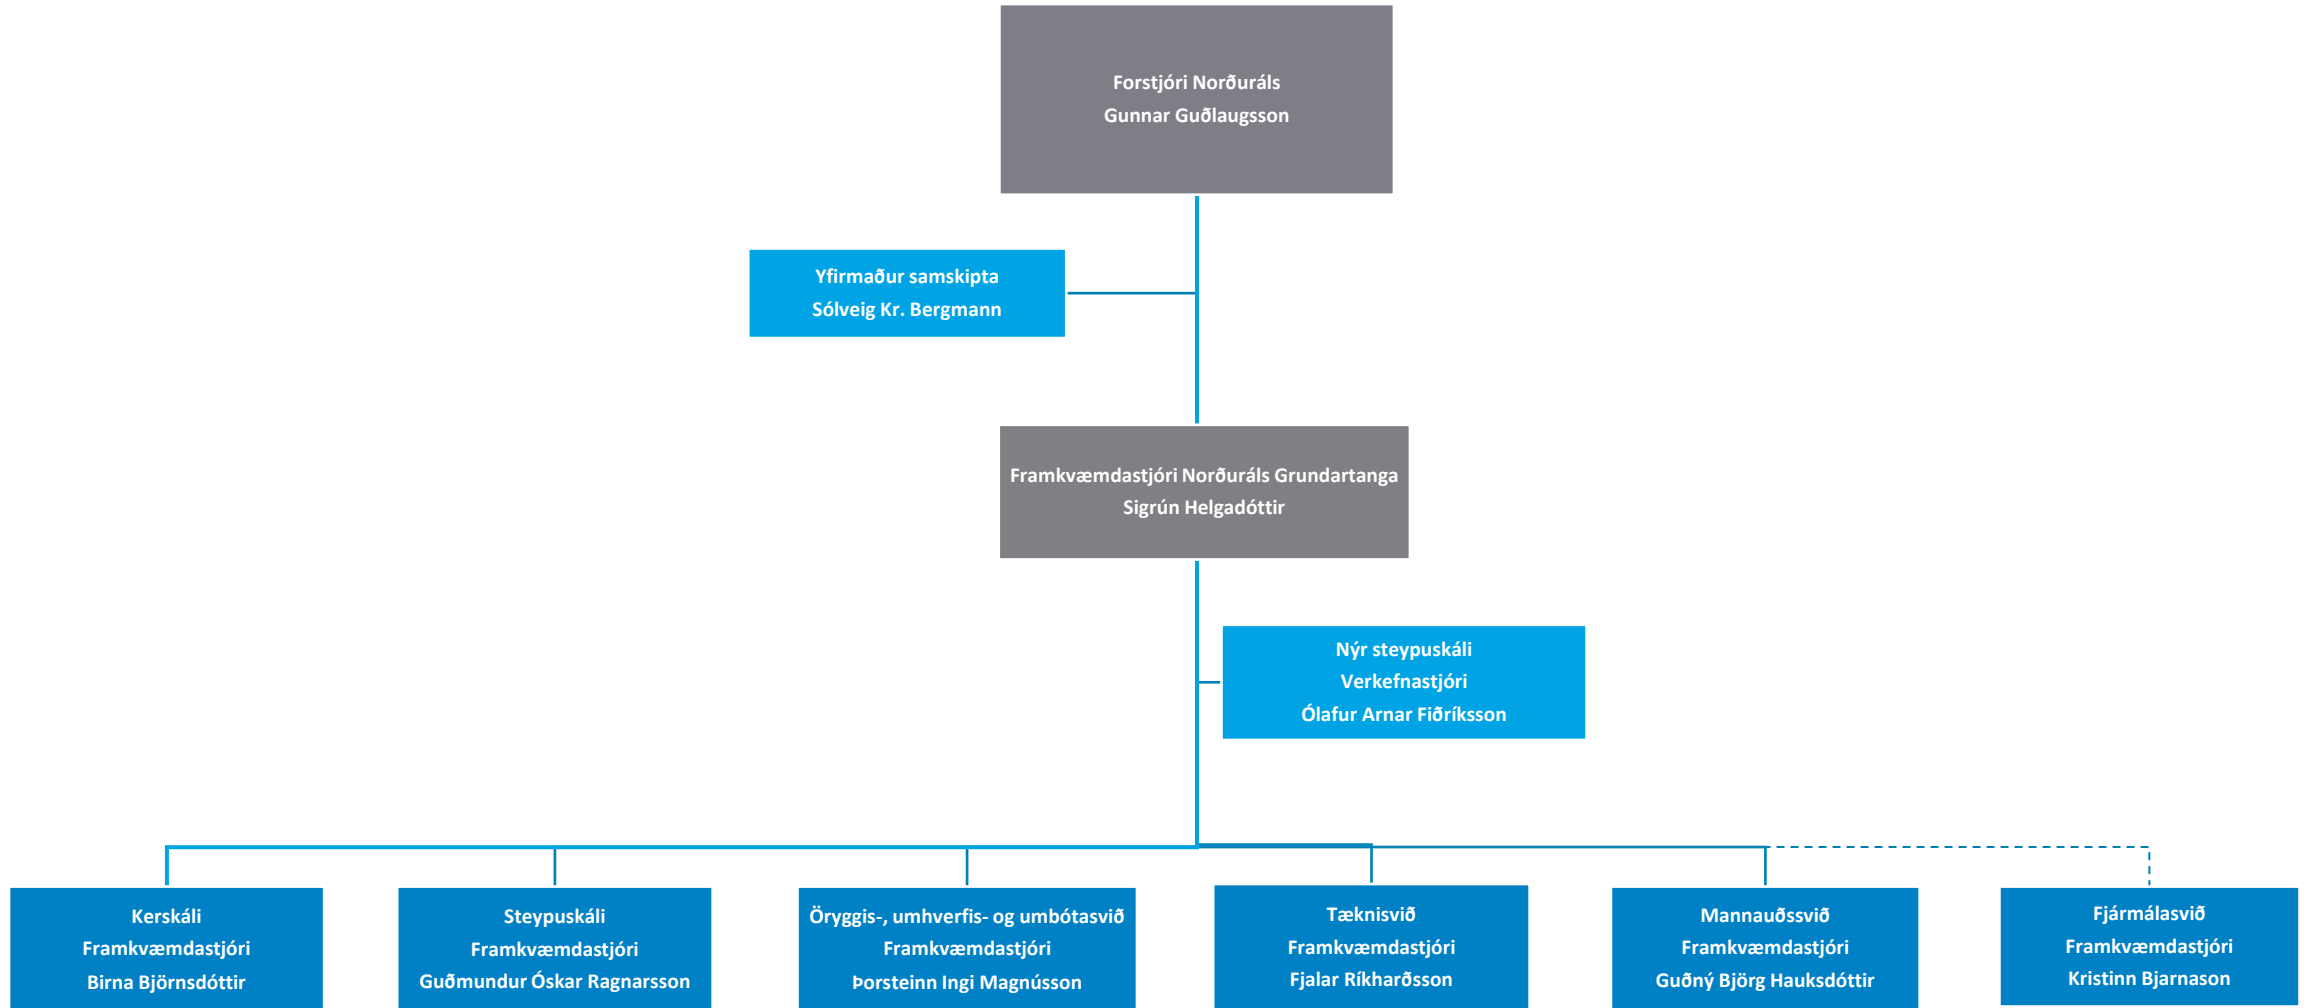

Skipurit Norðuráls