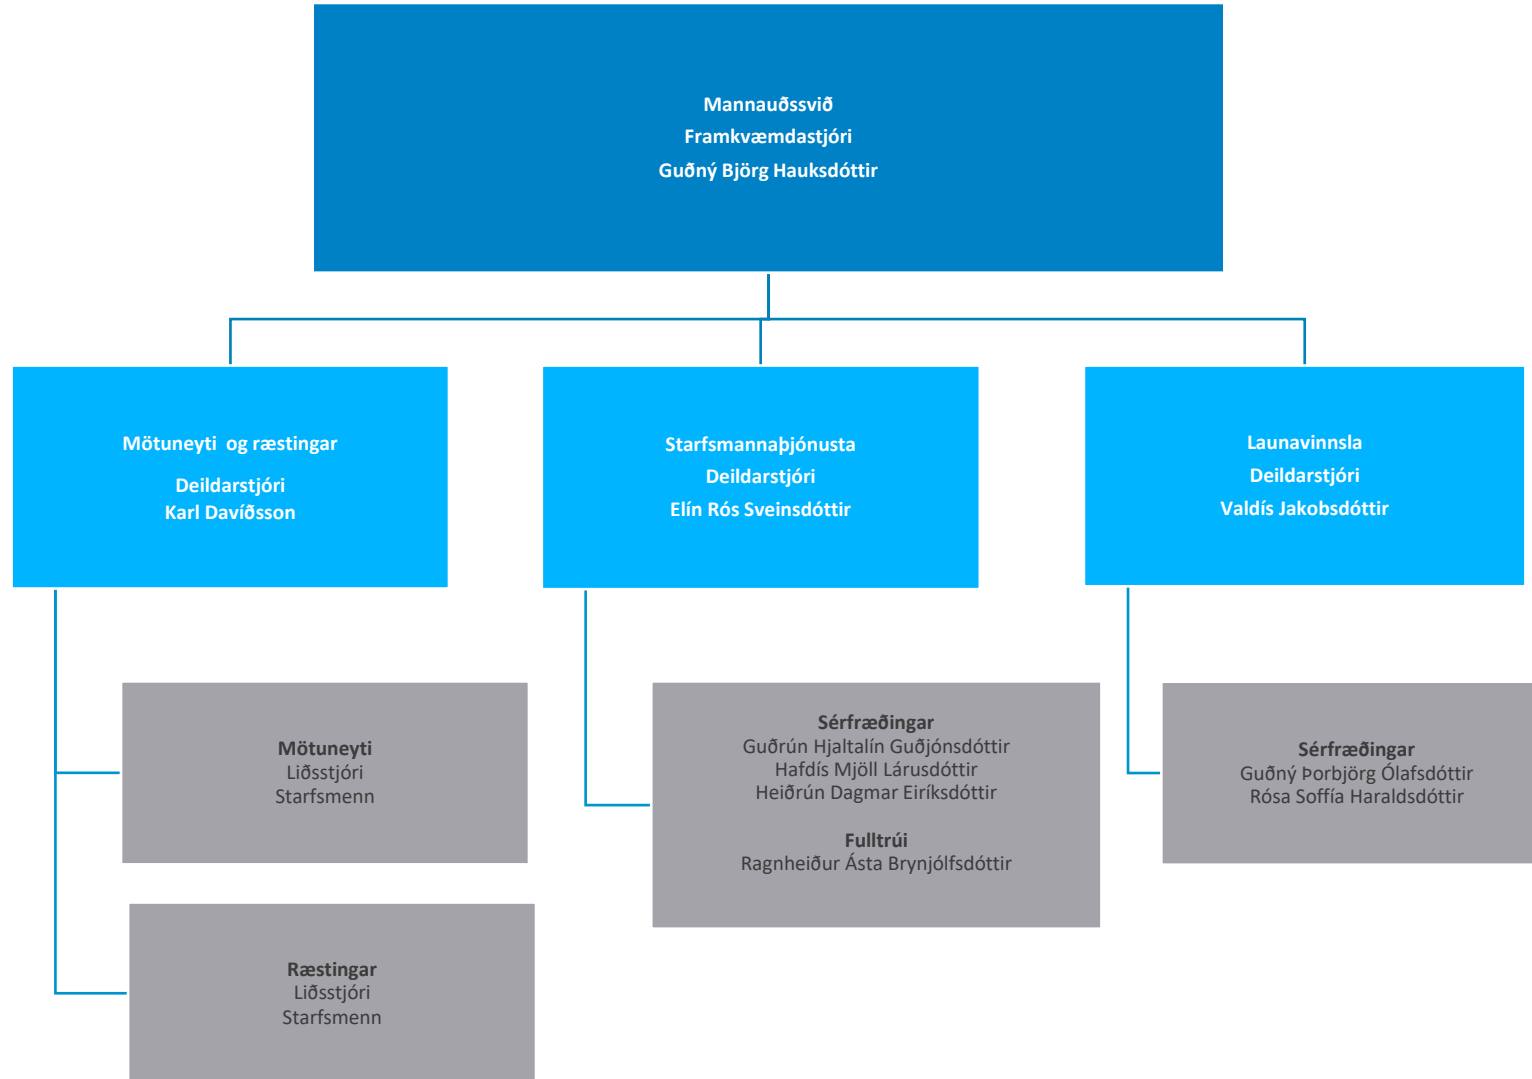

Mannauðssvið