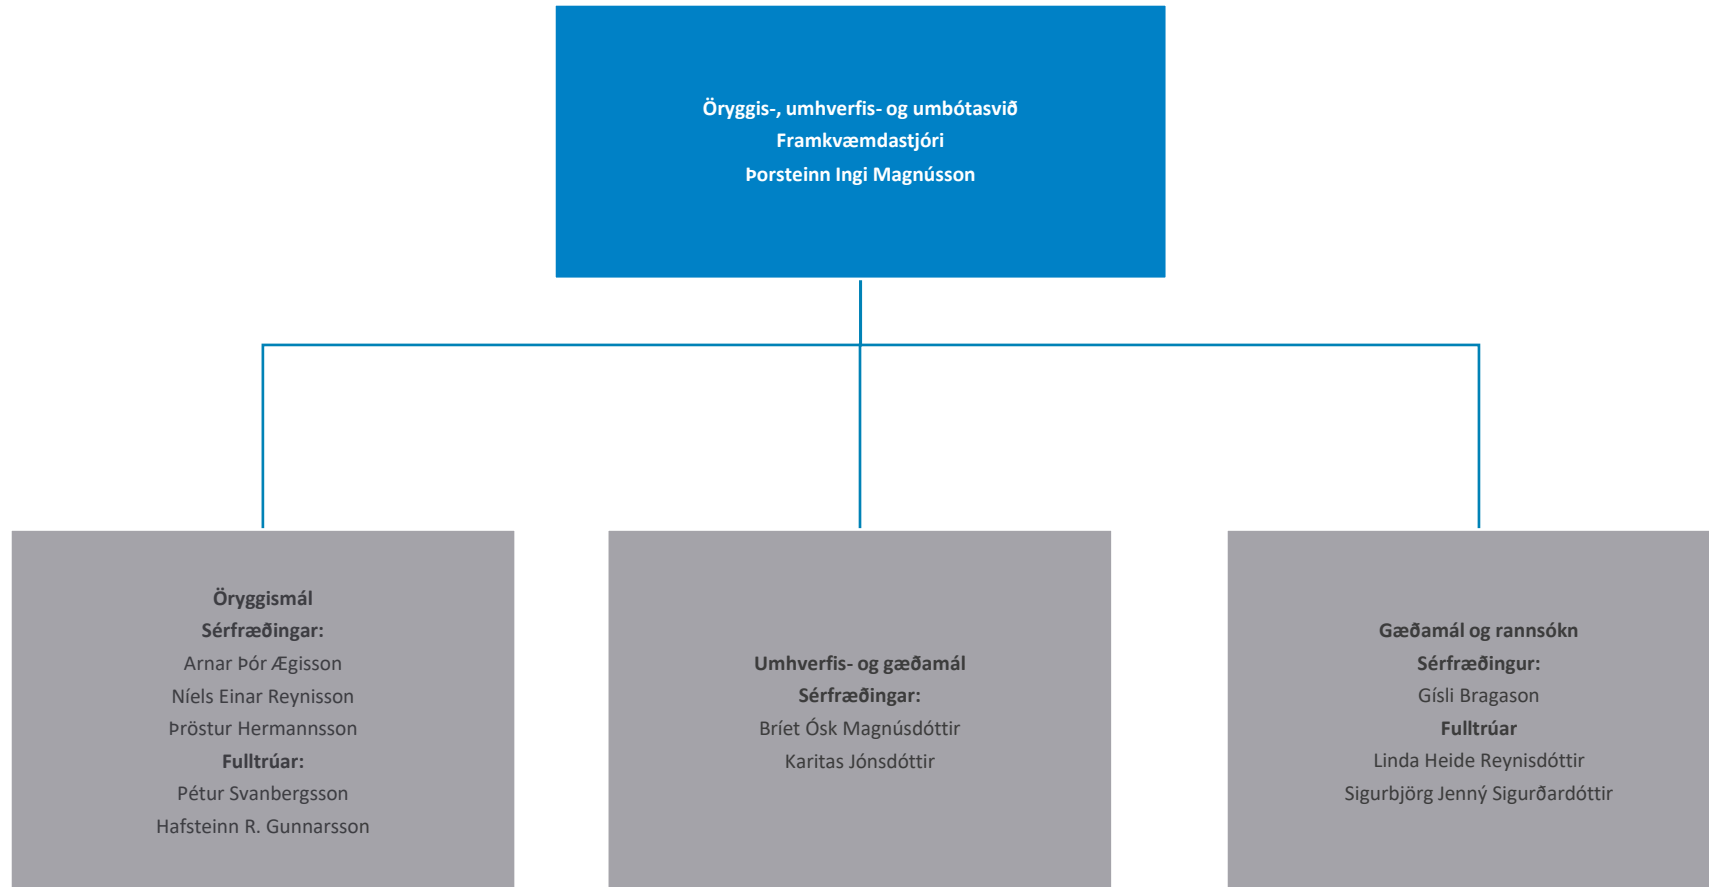

Öryggis-, umhverfis- og umbótasvið