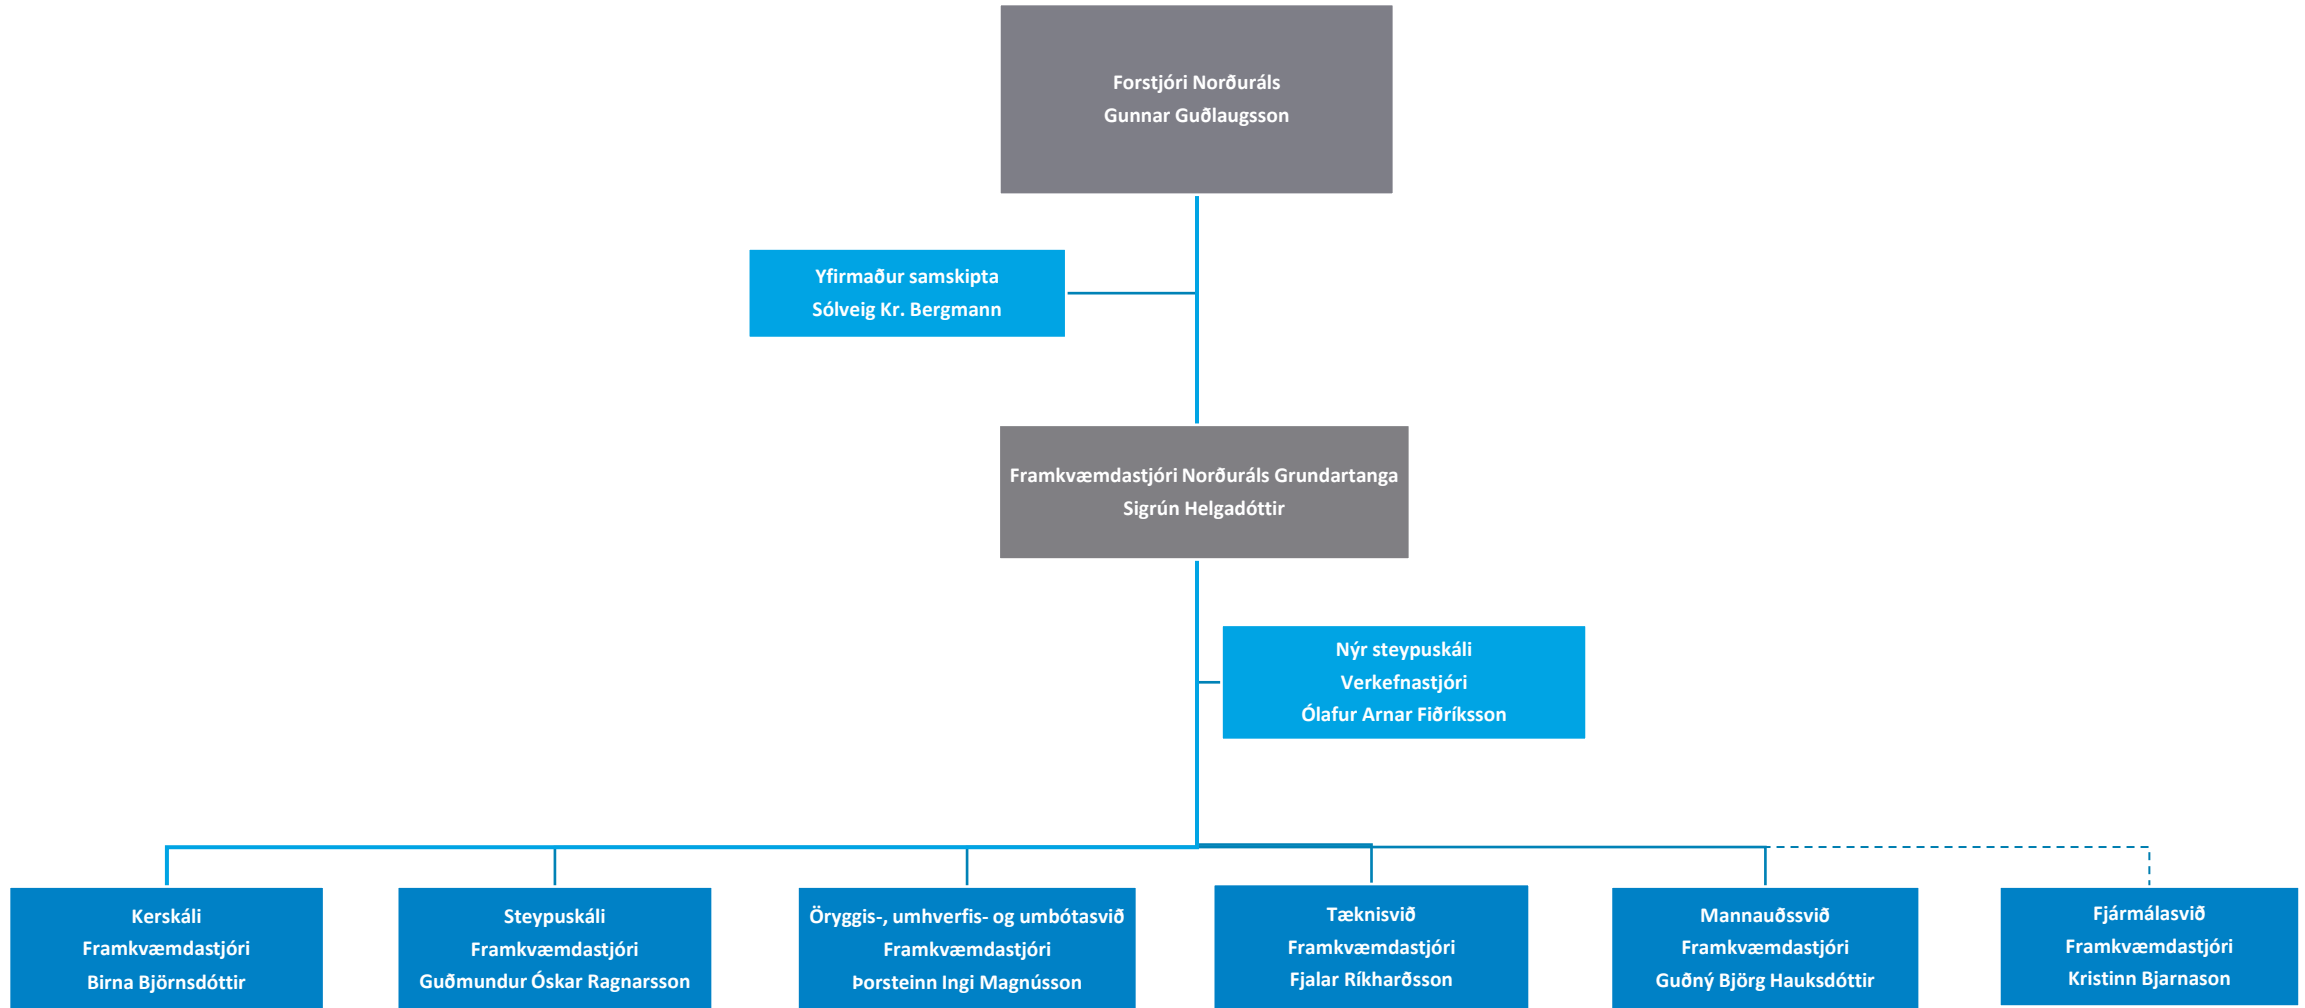

The logo consists of the letters 'NA' in a white, bold, sans-serif font, set against a blue square background.

NORÐURÁL

Norðurál

Skipurit

24. maí 2022

Skipurit Norðuráls

Kerskáli

Steypuskáli