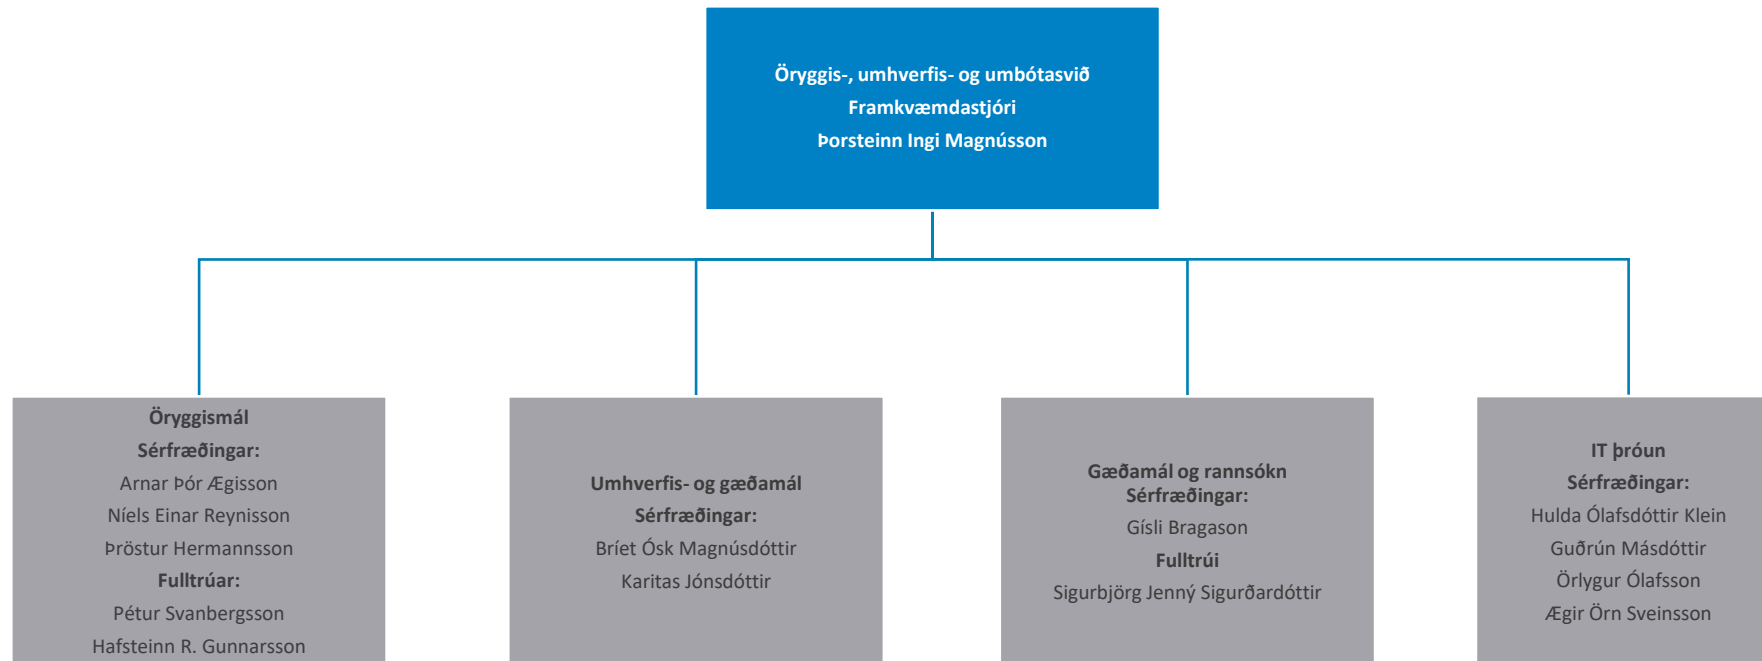

Öryggis-, umhverfis- og umbótasvið