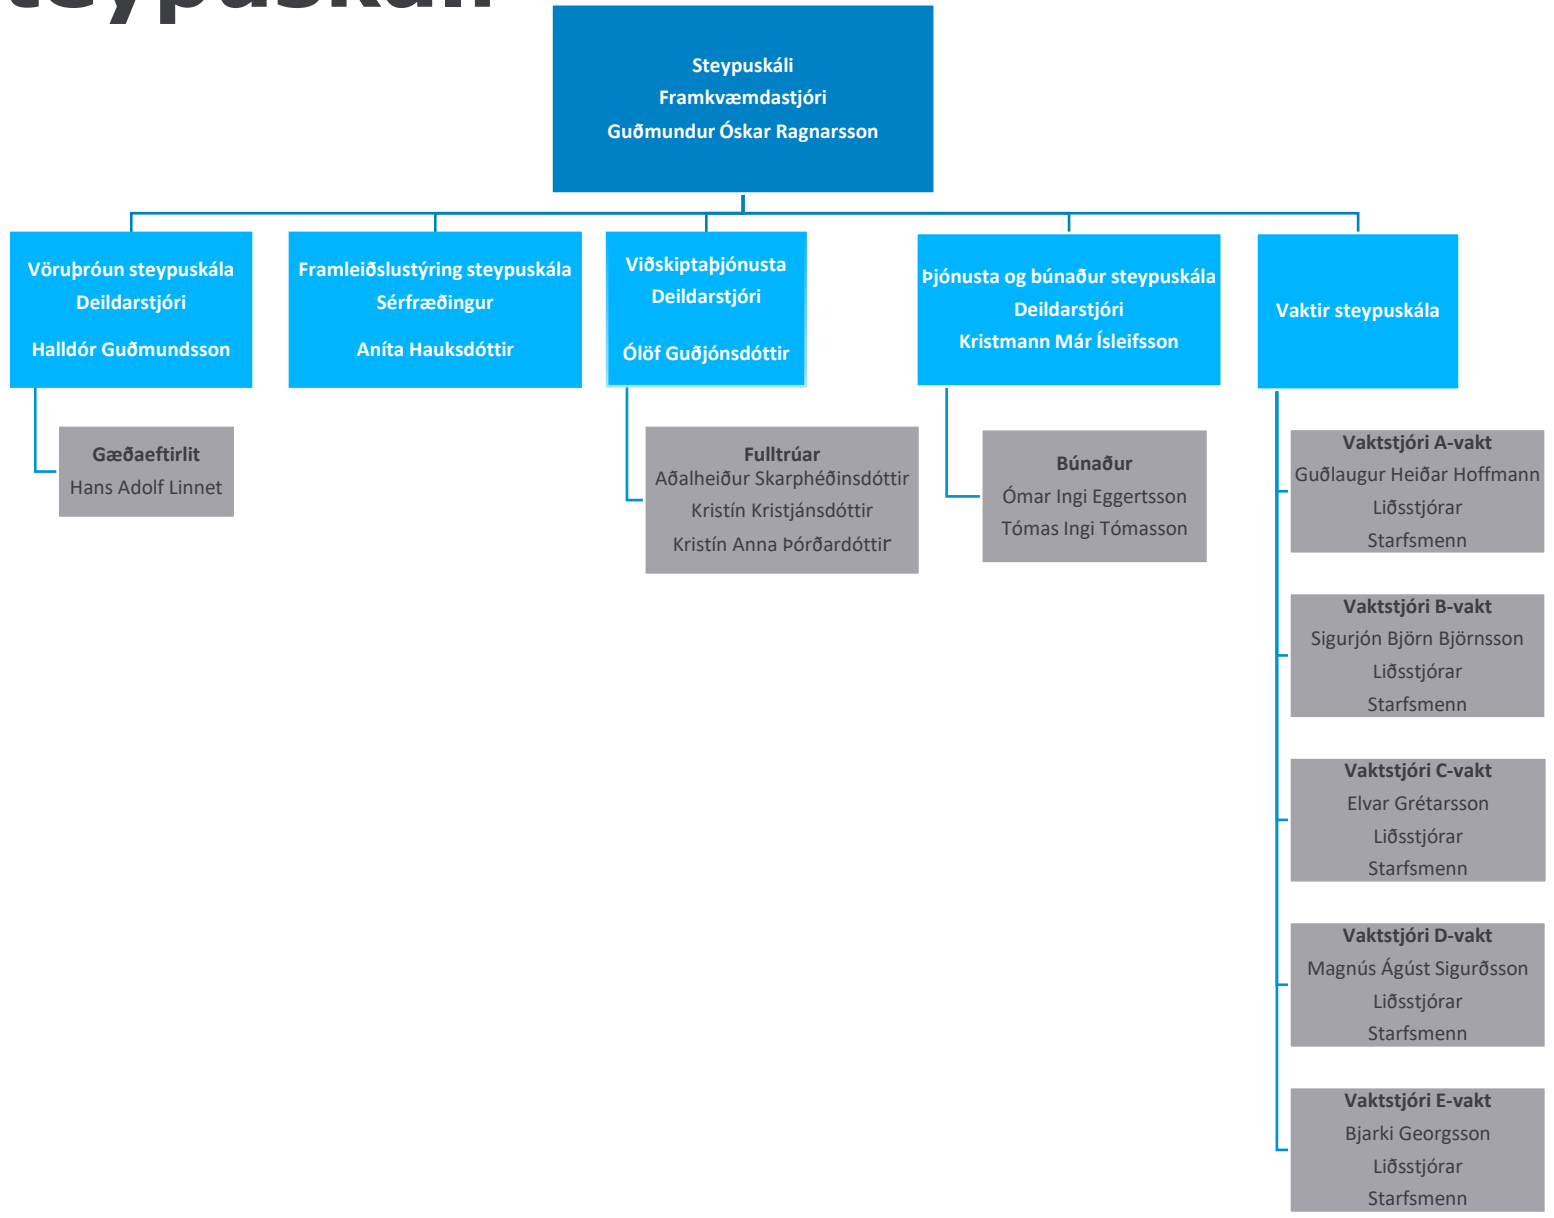

The logo consists of the letters 'NA' in a white, bold, sans-serif font, set against a blue square background.

NORÐURÁL

Norðurál

Skipurit

Febrúar 2022

Skipurit Norðuráls

Kerskáli

Steypuskáli