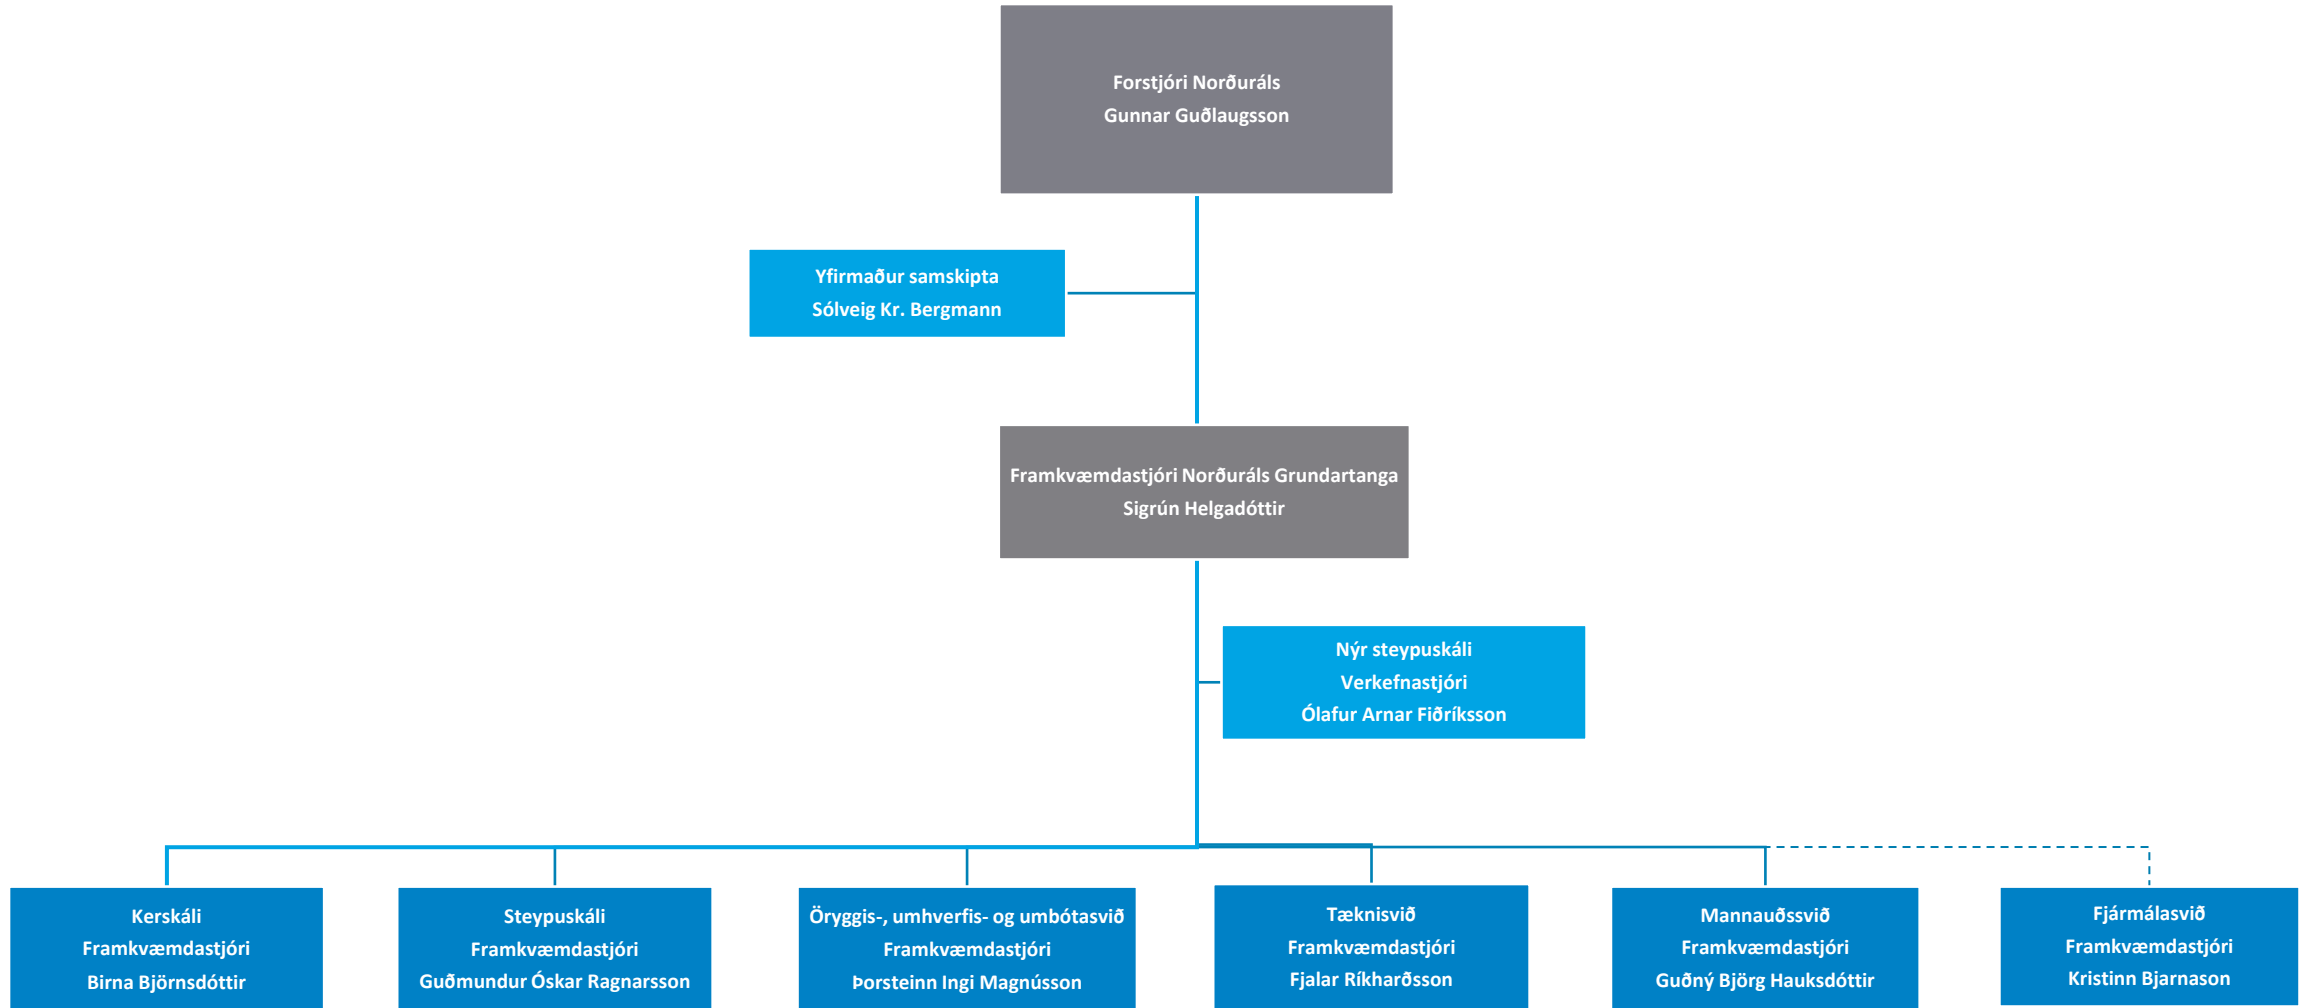

The logo consists of the letters 'NA' in a white, bold, sans-serif font, set against a blue square background.

NORÐURÁL

Norðurál

Skipurit

Febrúar 2022

Skipurit Norðuráls

Kerskáli

Steypuskáli