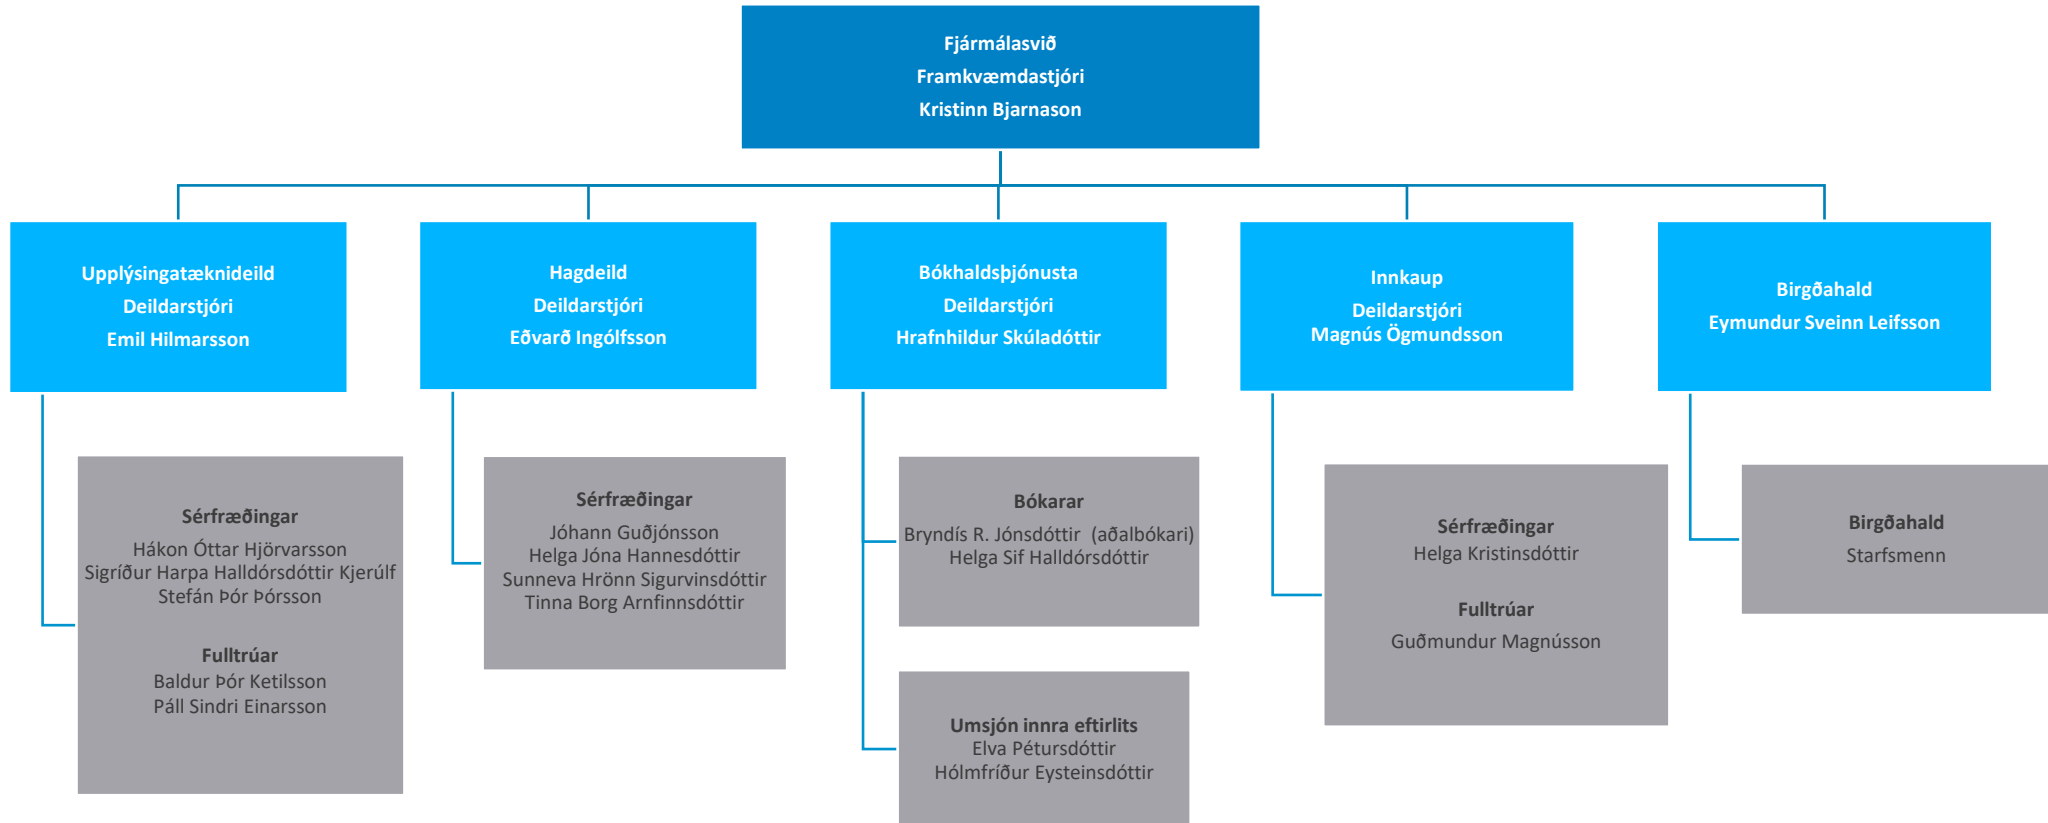

Fjármálasvið