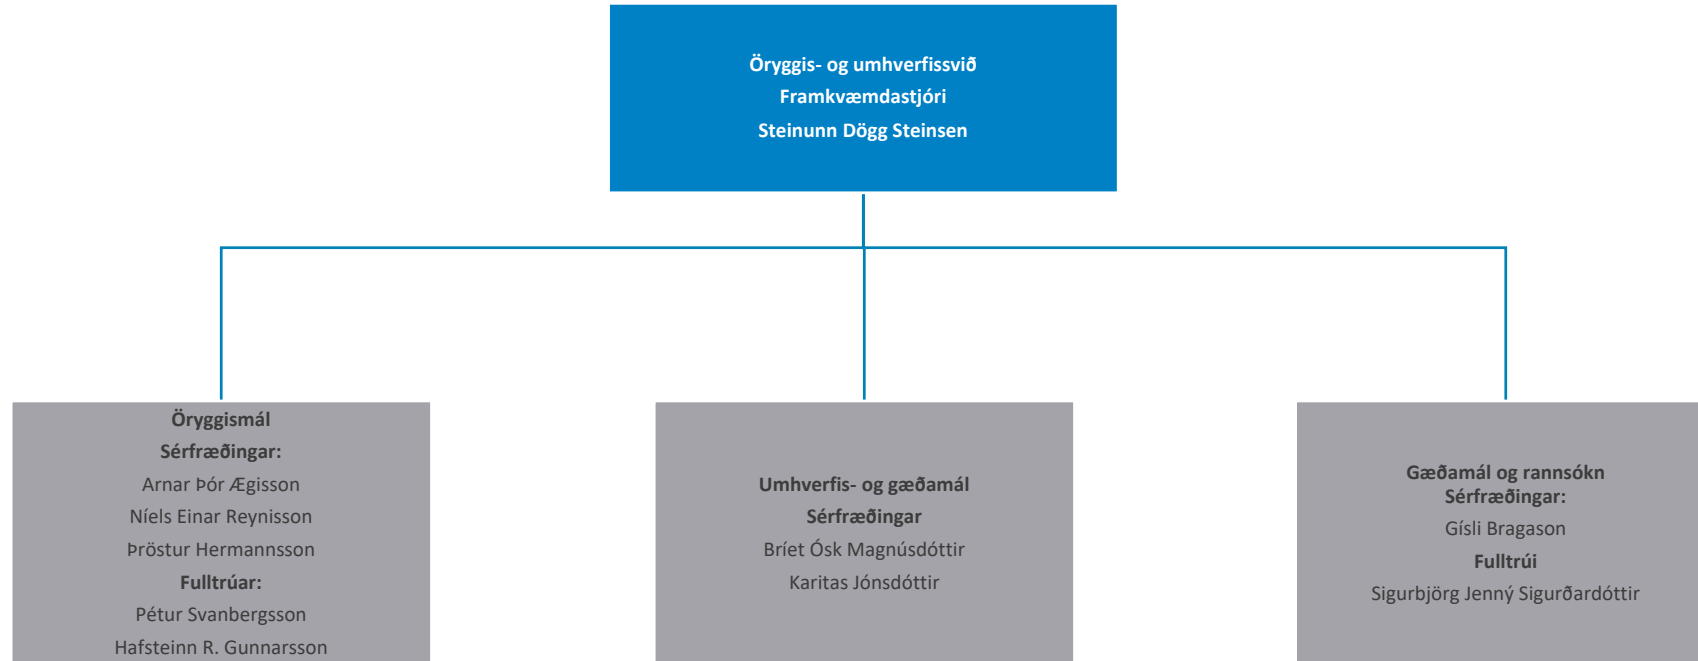

Öryggis- og umhverfissvið