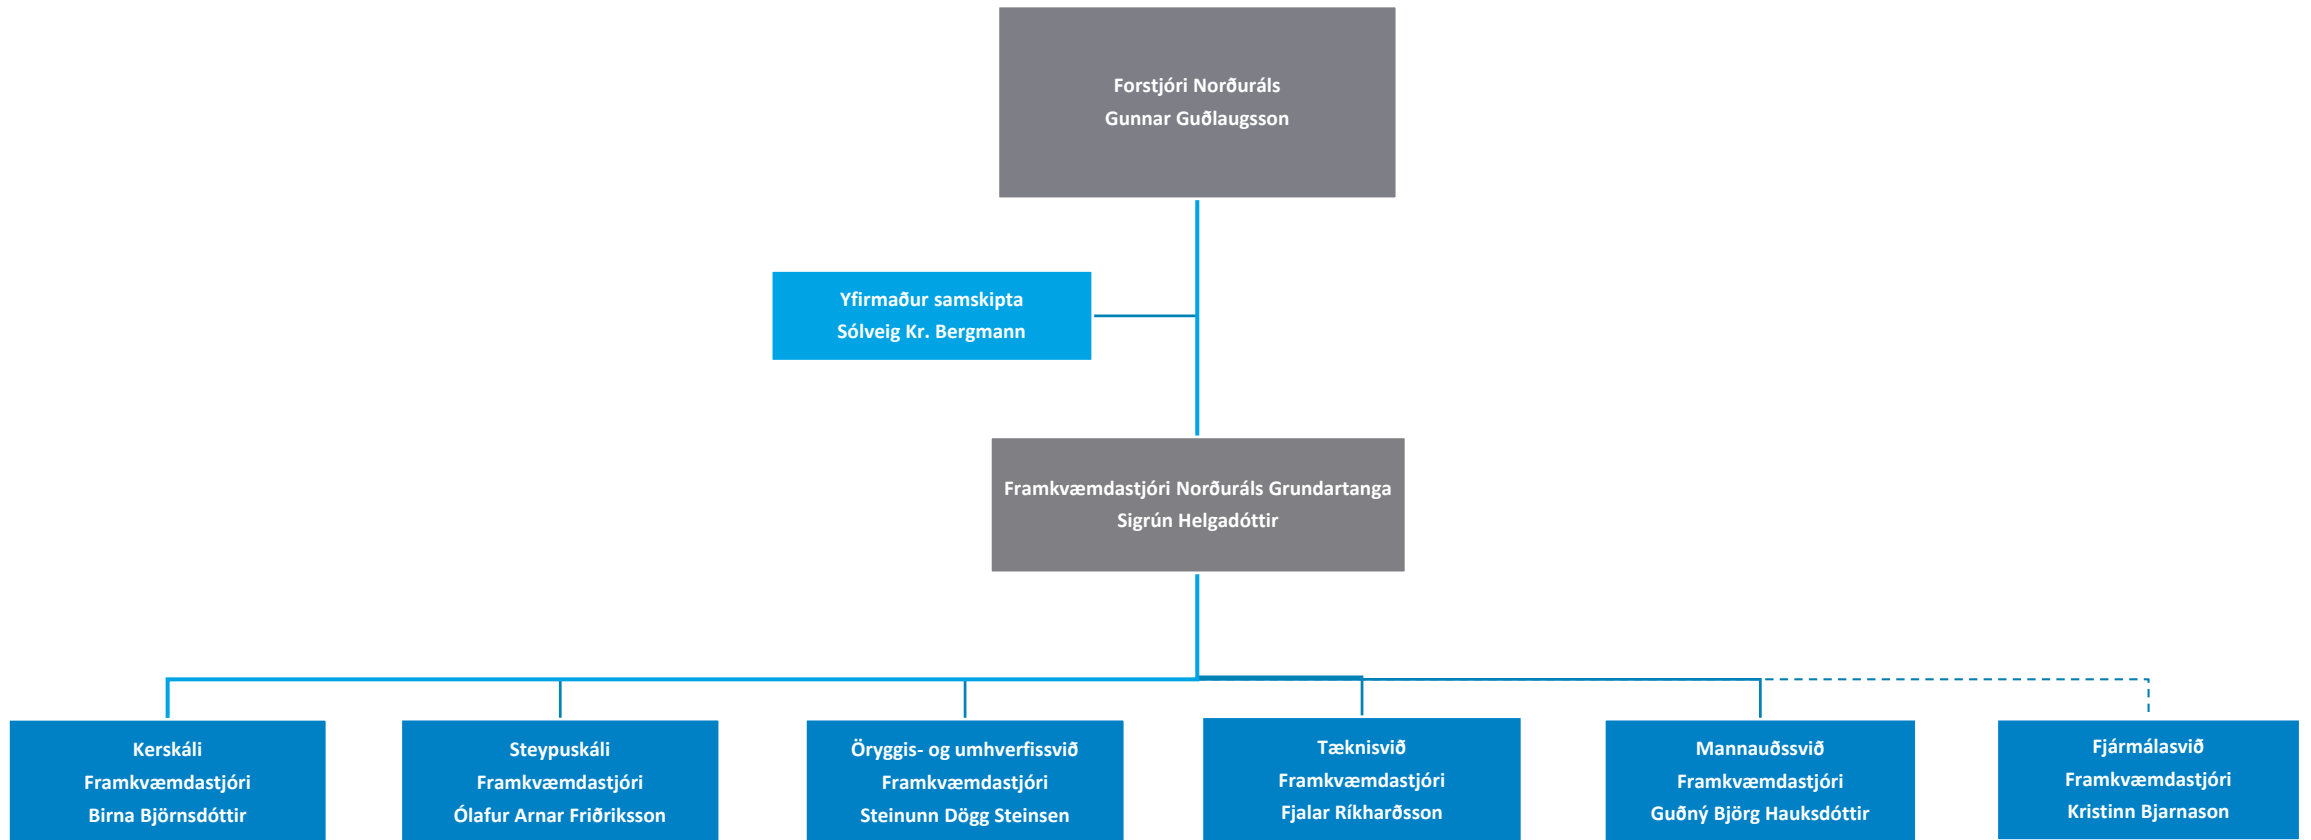

The logo consists of the letters 'NA' in a white, bold, sans-serif font, set against a blue square background.

NORÐURÁL

Norðurál

Skipurit

4. maí 2021

Skipurit Norðuráls

Kerskáli

Kerskáli
Framkvæmdastjóri
Birna Björnsdóttir