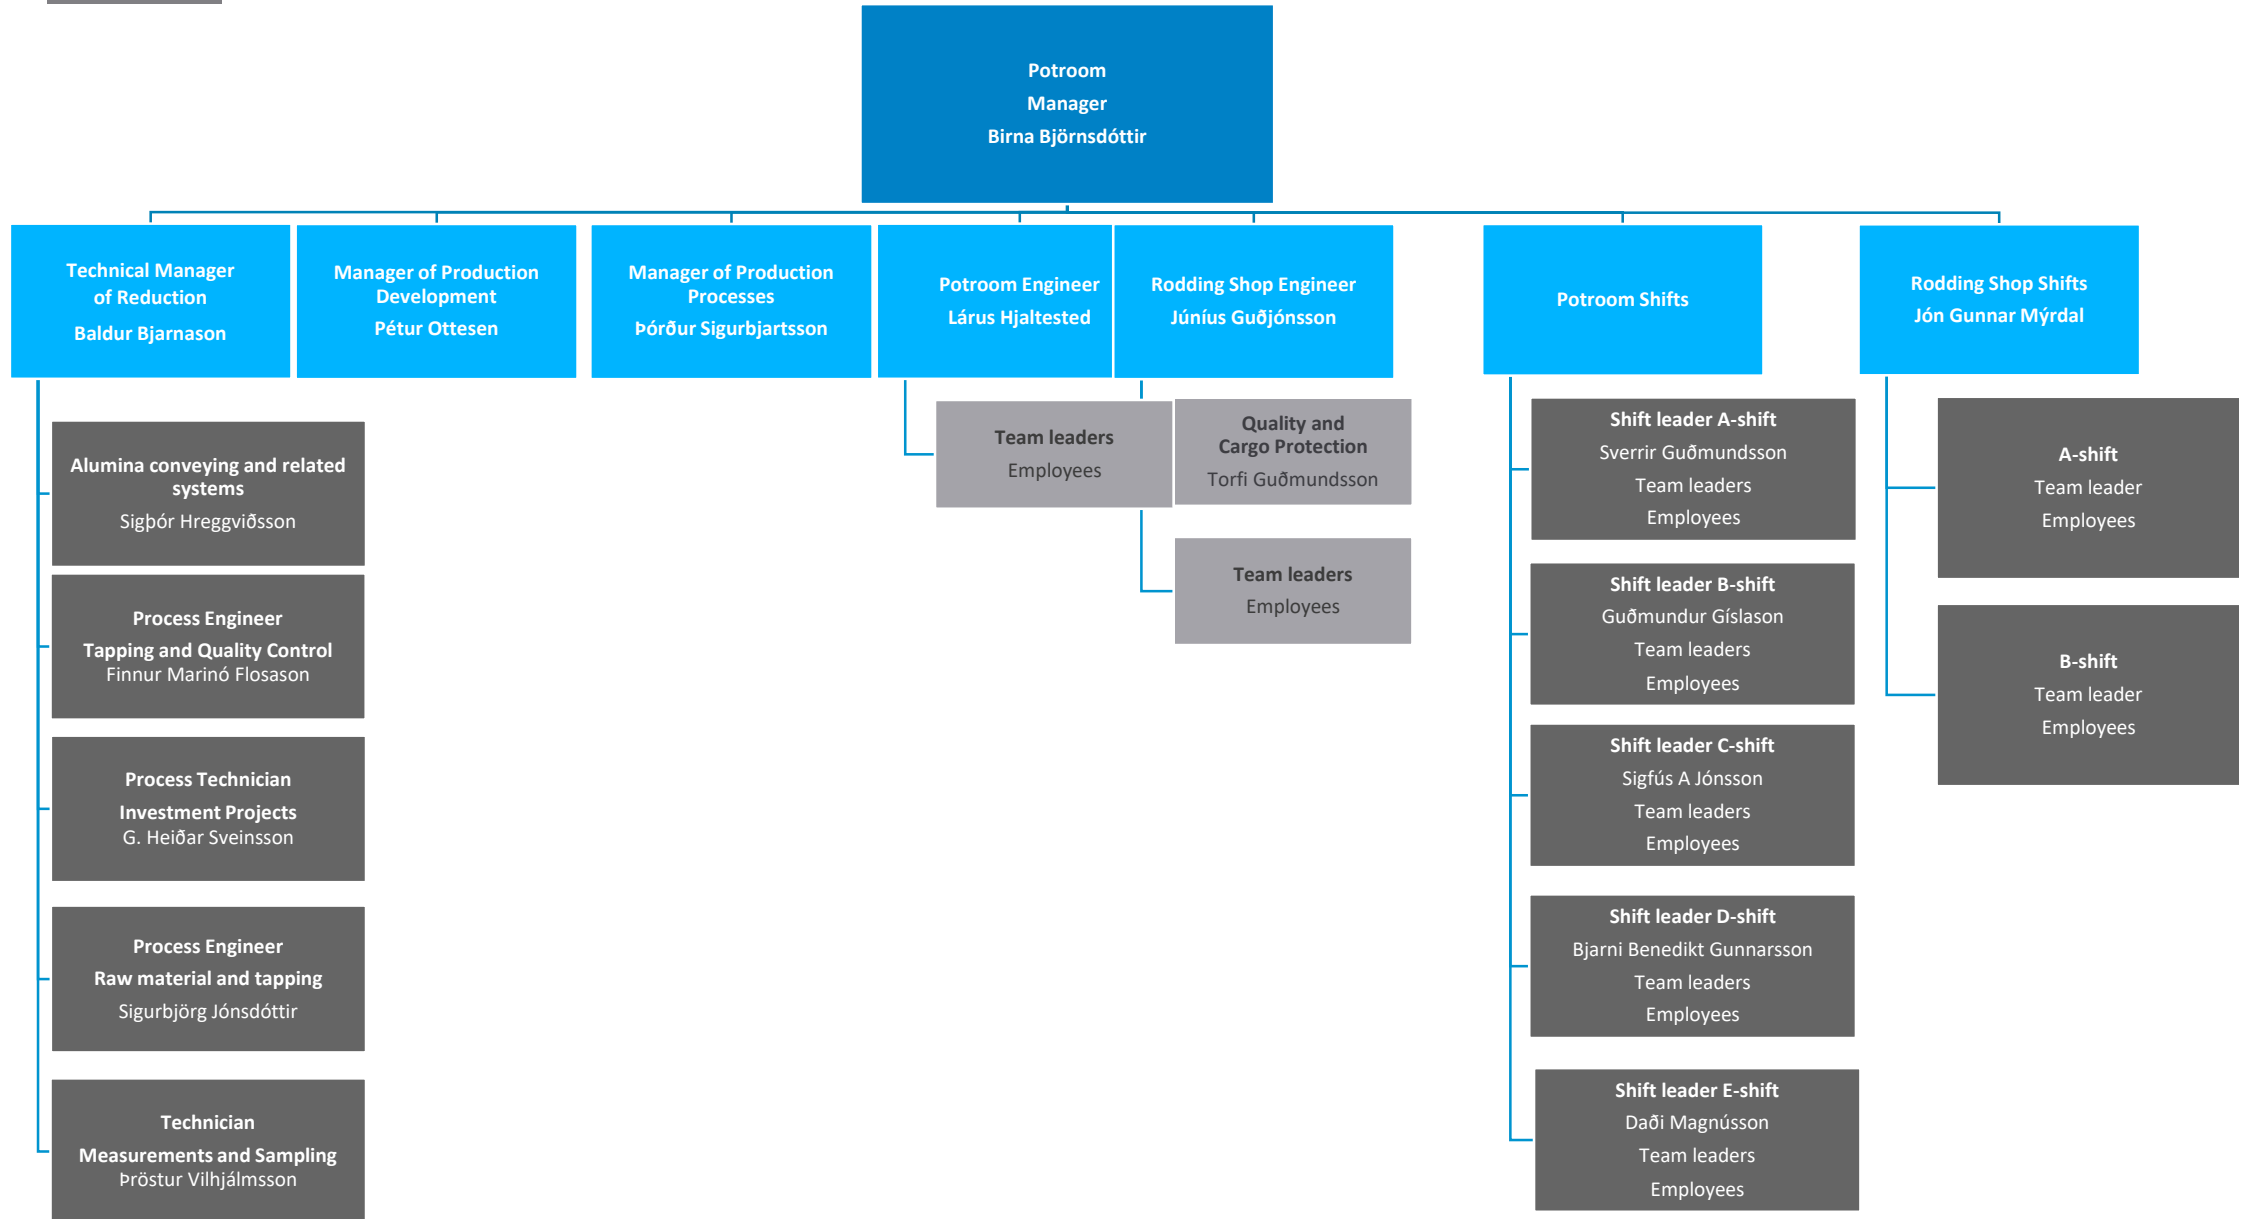

NORÐURÁL

Norðurál

Organization

May 2021

Organizational chart for Norðurál

Potroom

Casthouse

Safety and Environmental