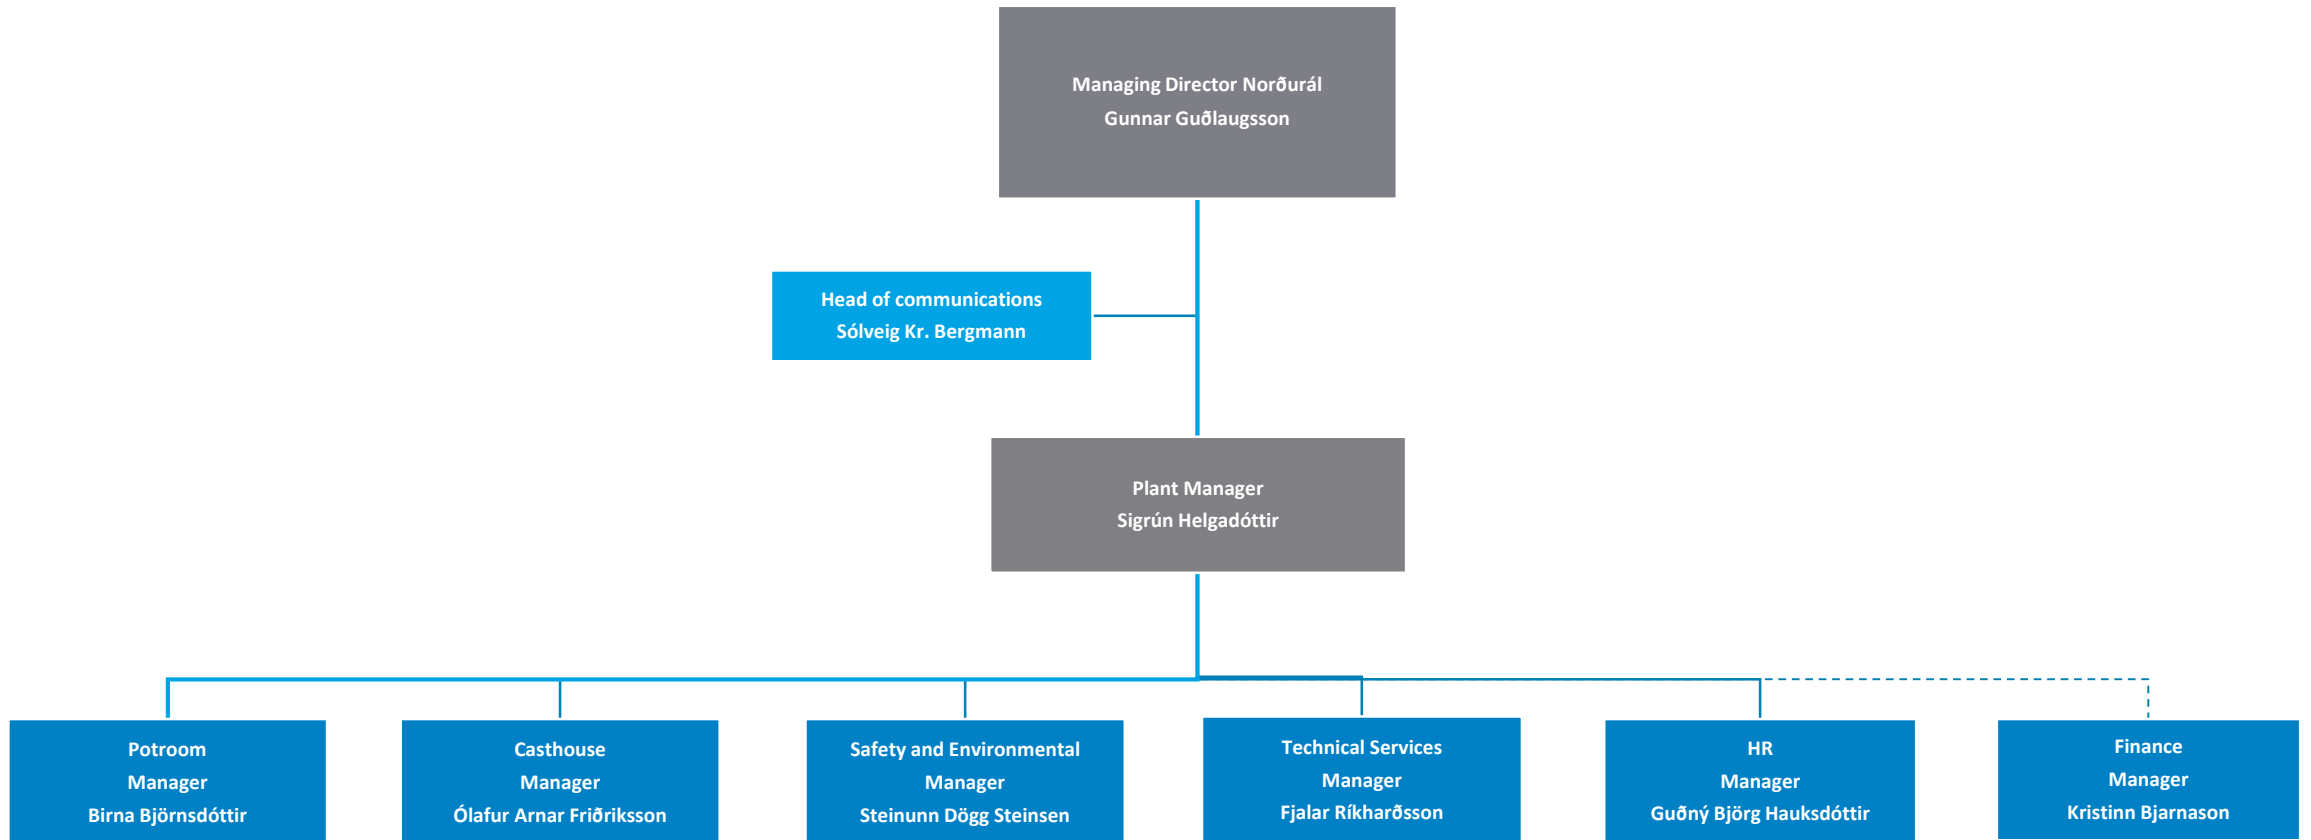

NORÐURÁL

Norðurál

Organization

May 2021

Organizational chart for Norðurál

Potroom

Casthouse

Safety and Environmental