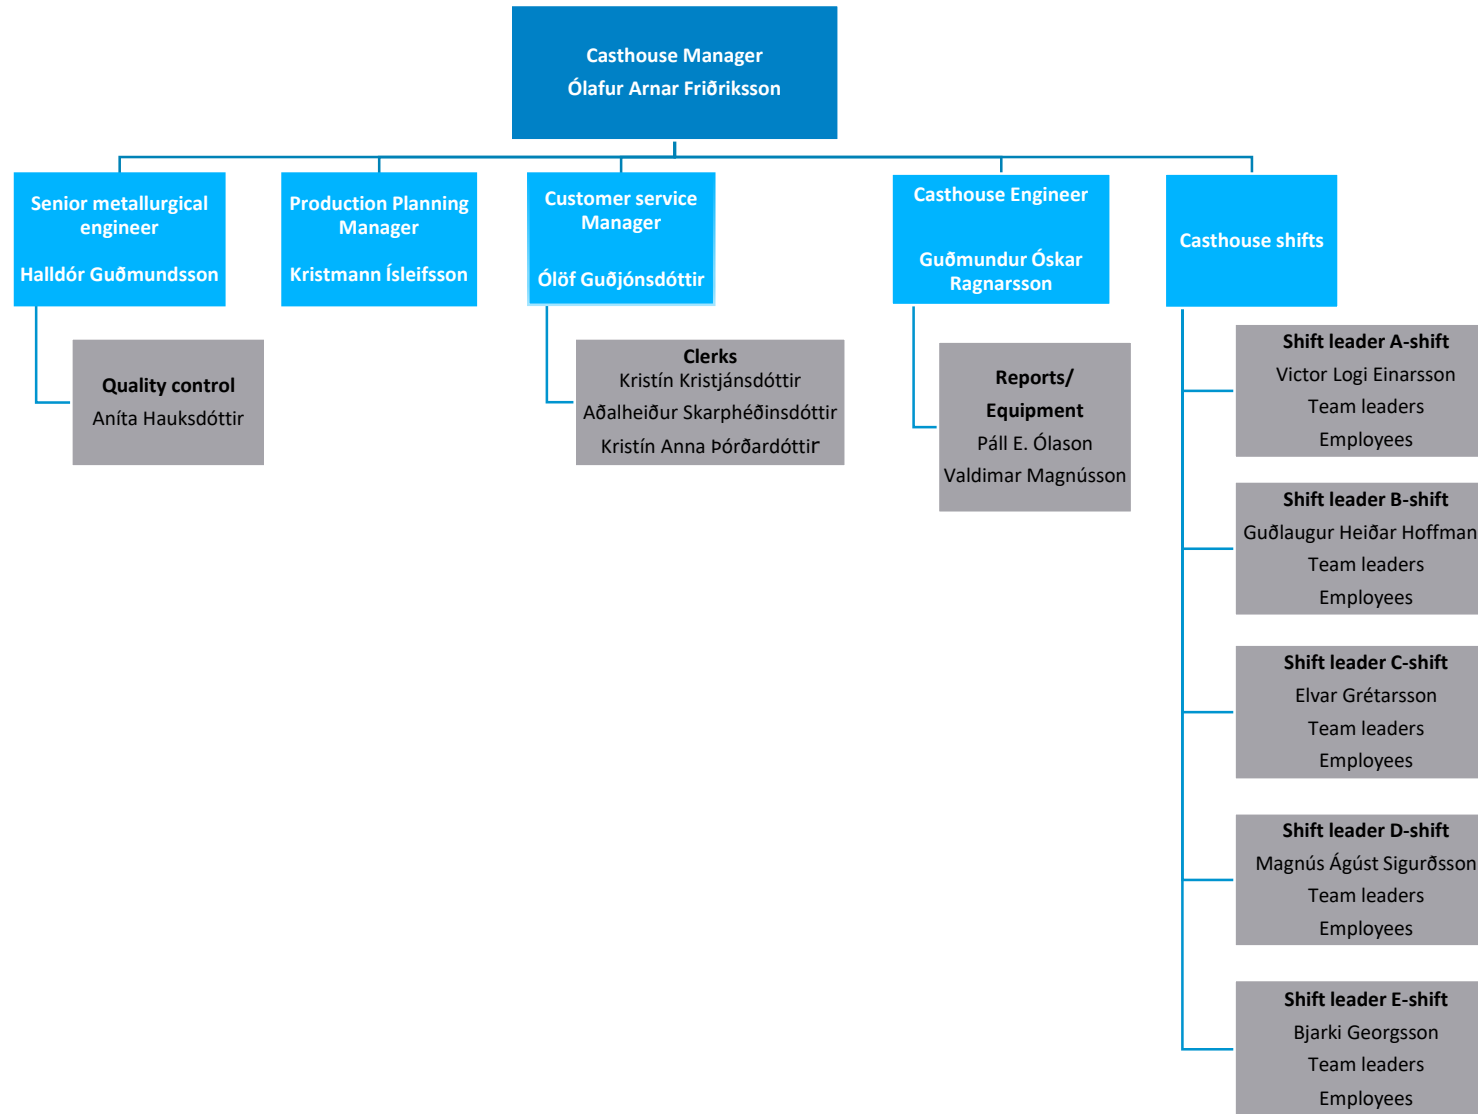

NORÐURÁL

Norðurál

Organization

May 2021

Organizational chart for Norðurál

Potroom

Casthouse

Safety and Environmental