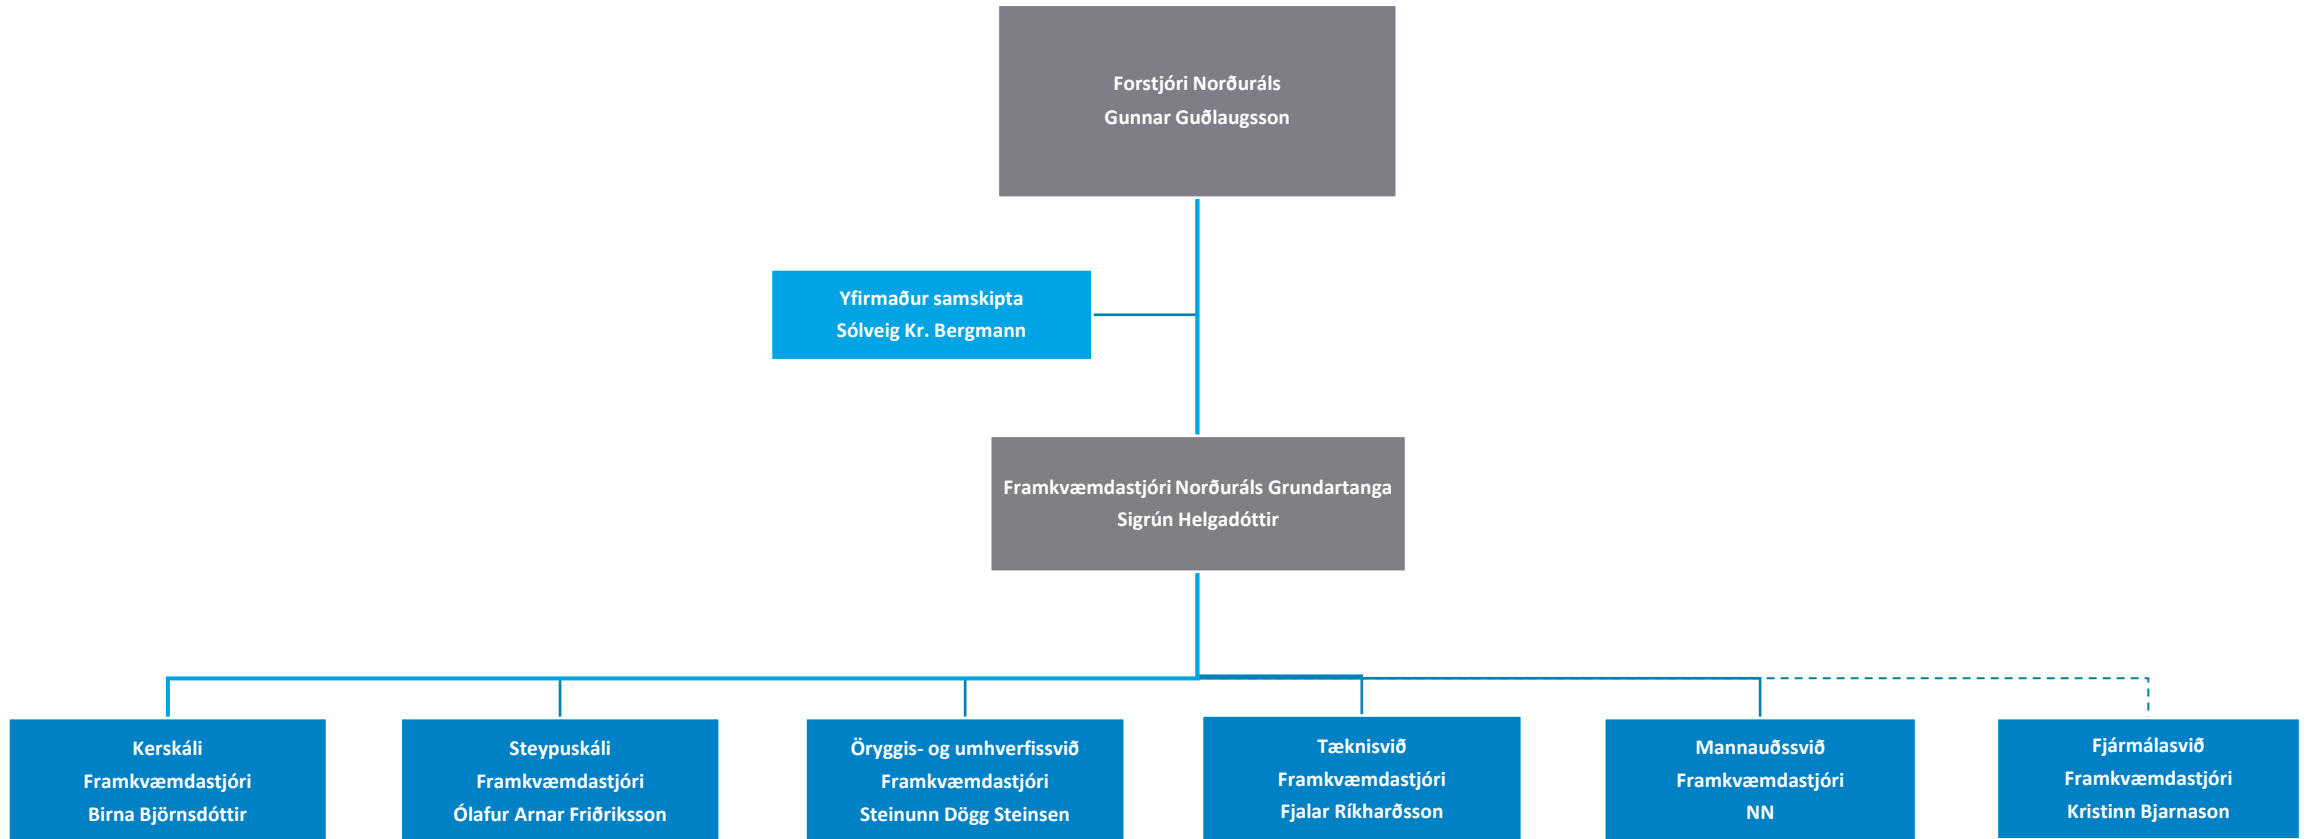

Skipurit Norðuráls