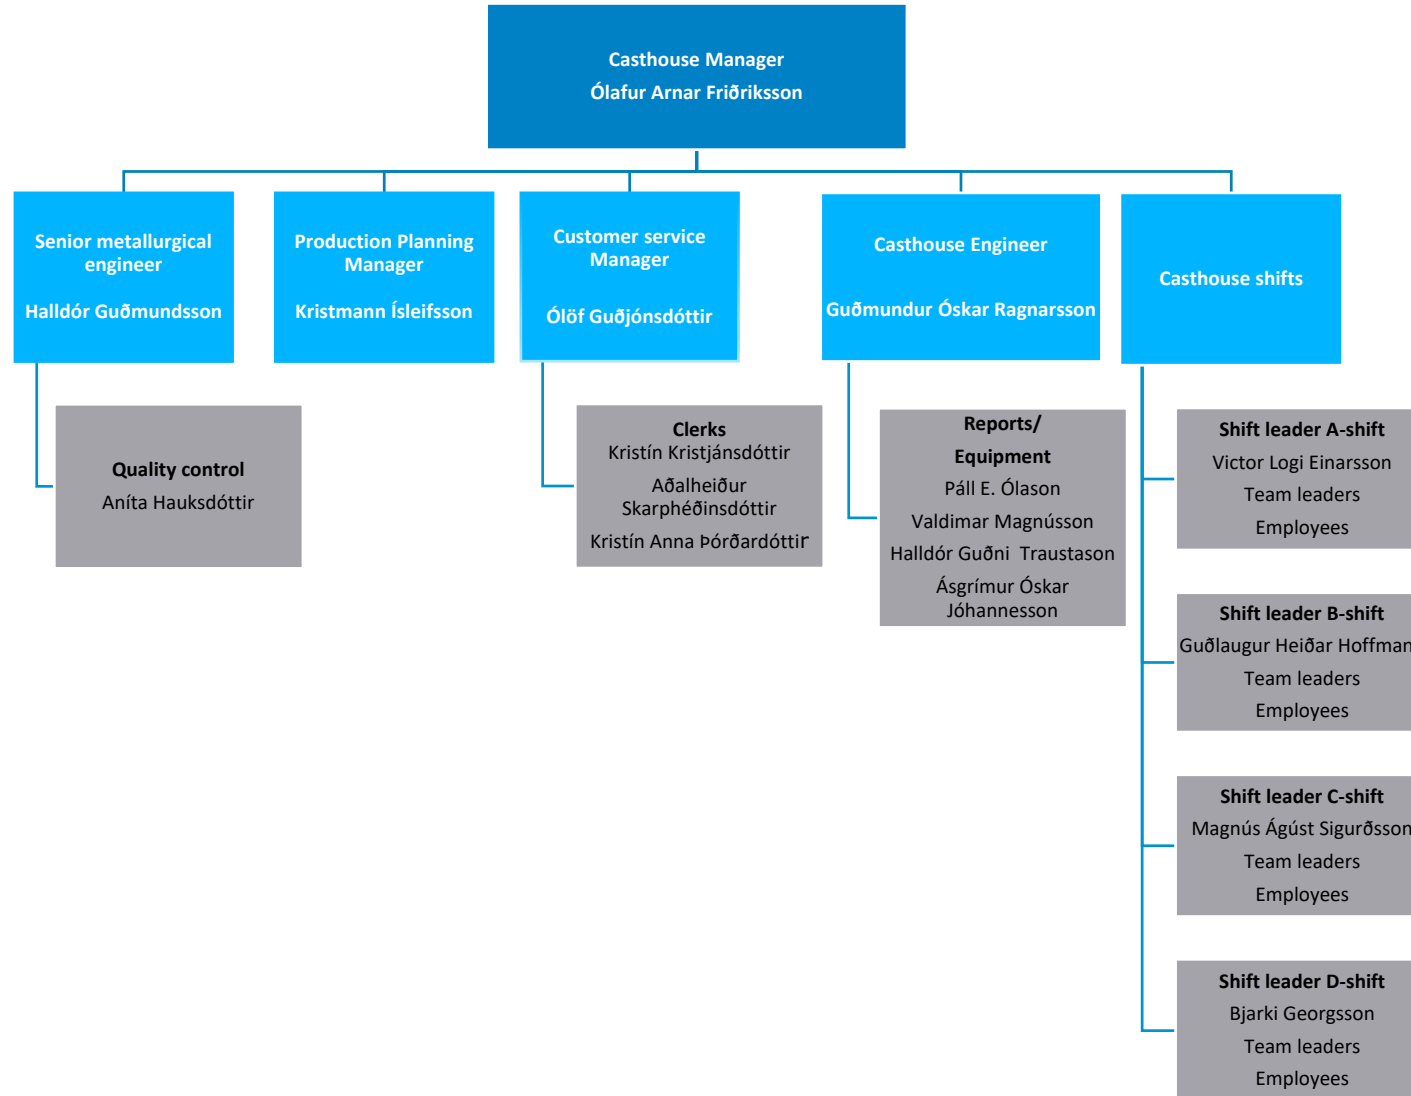

The logo consists of the letters 'NA' in a white, bold, sans-serif font, set against a blue square background.

NORÐURÁL

Norðurál

Organization

February 2021

Organizational chart for Norðurál

Potroom

Casthouse