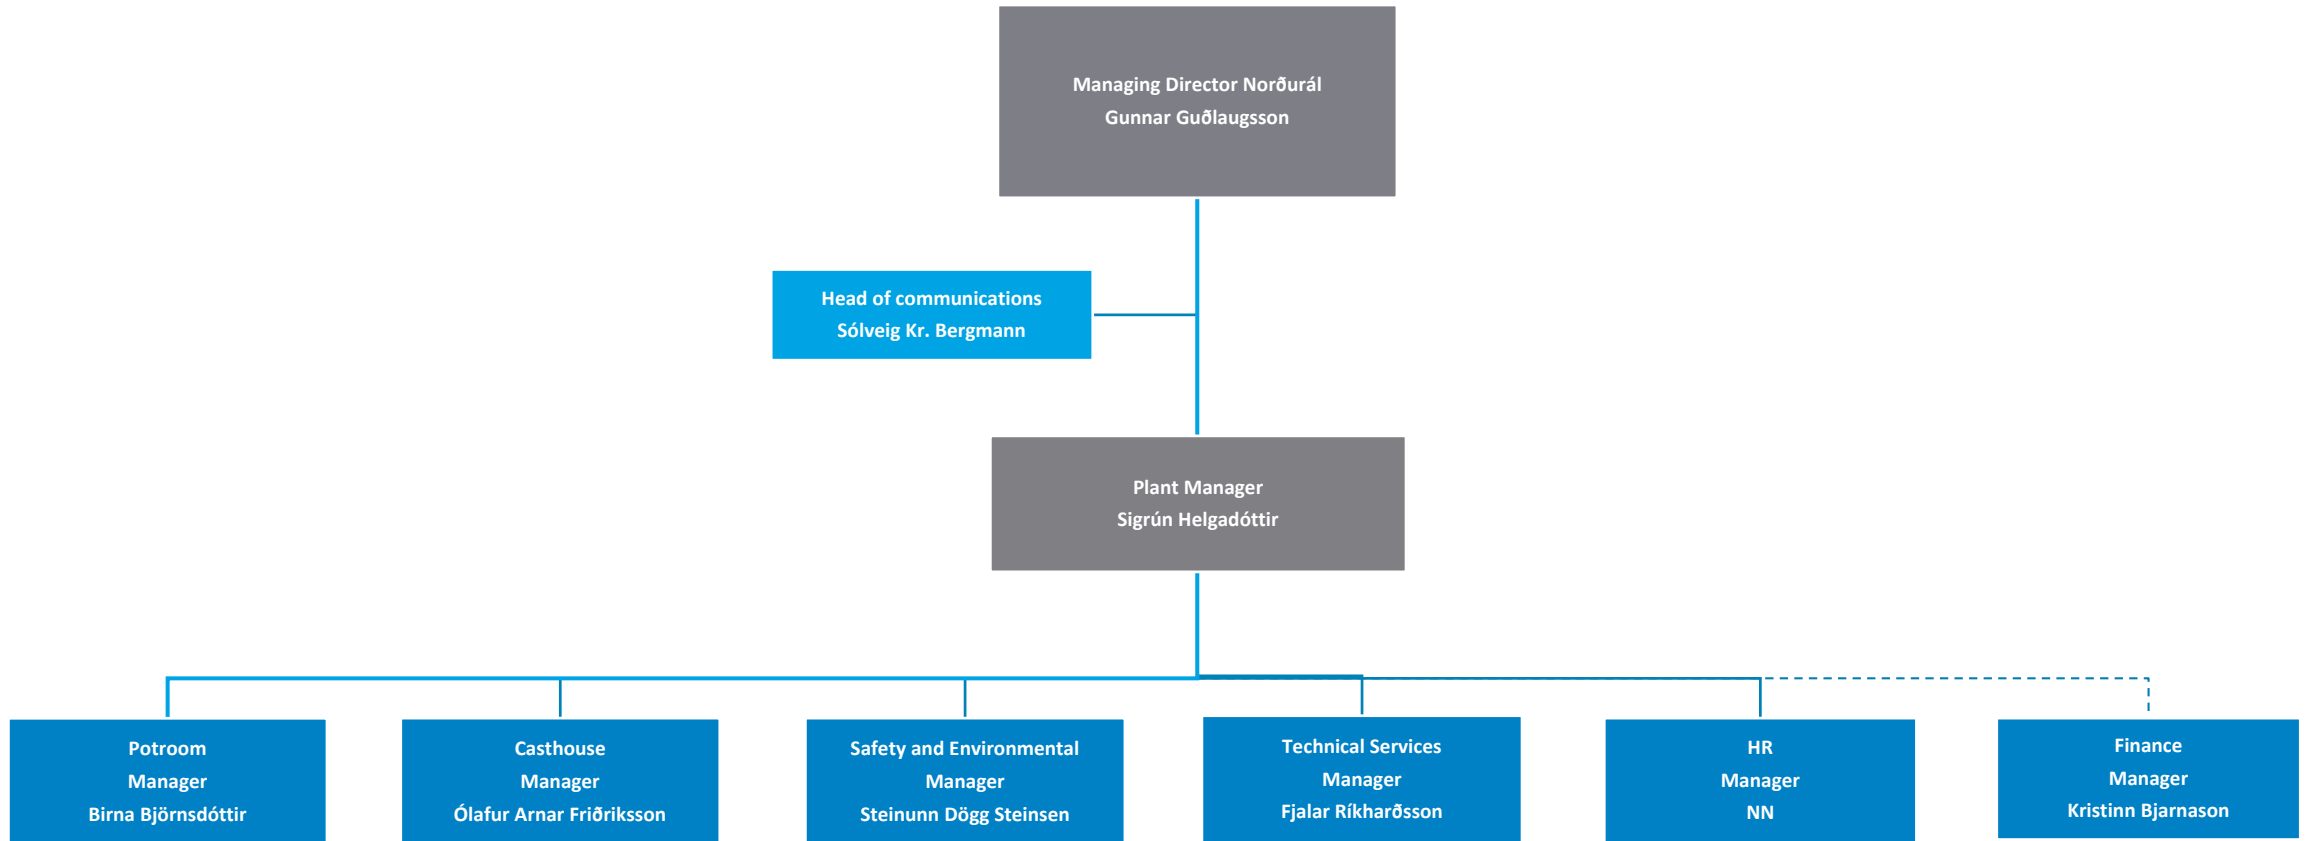

The logo consists of the letters 'NA' in a white, bold, sans-serif font, set against a blue square background.

NORÐURÁL

Norðurál

Organization

February 2021

Organizational chart for Norðurál

Potroom

Casthouse