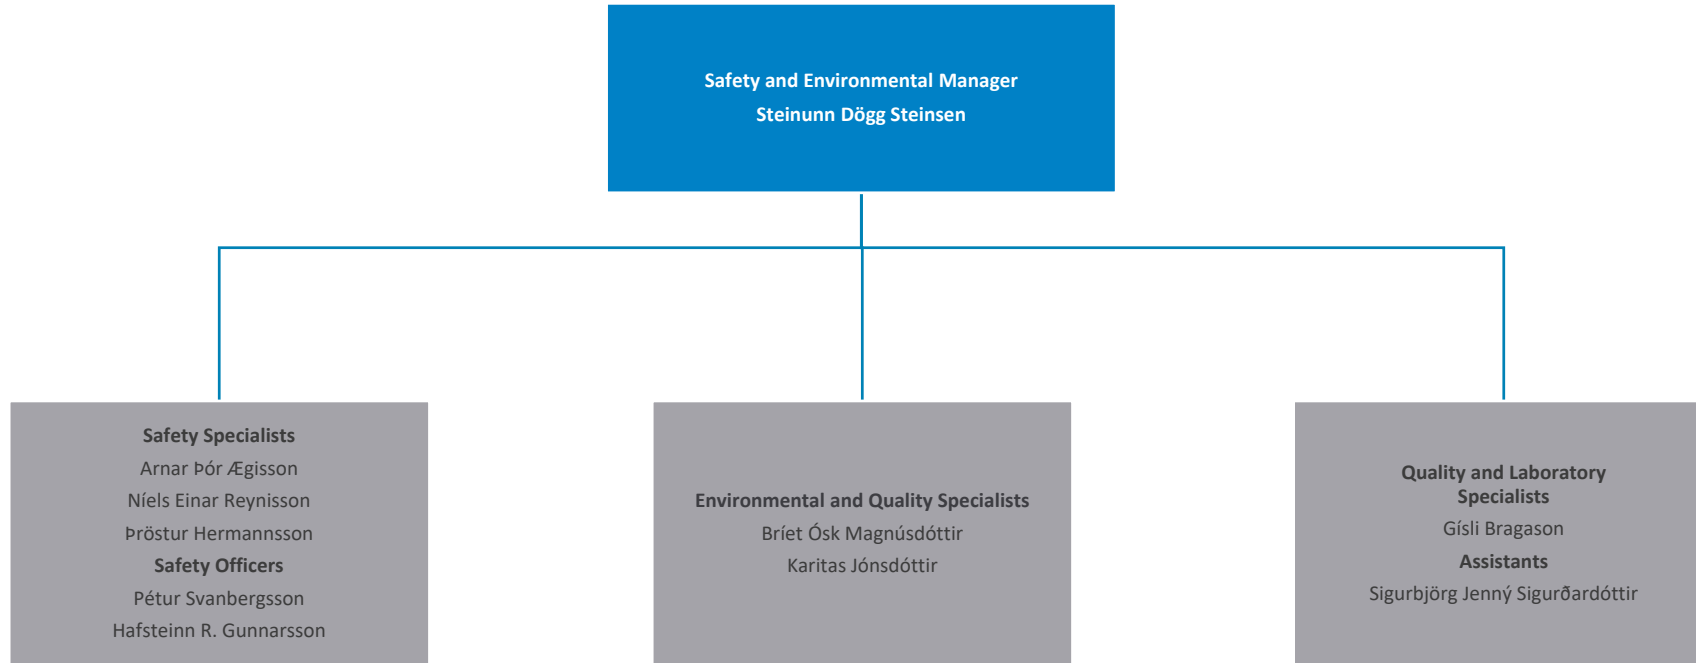

Safety and Environmental