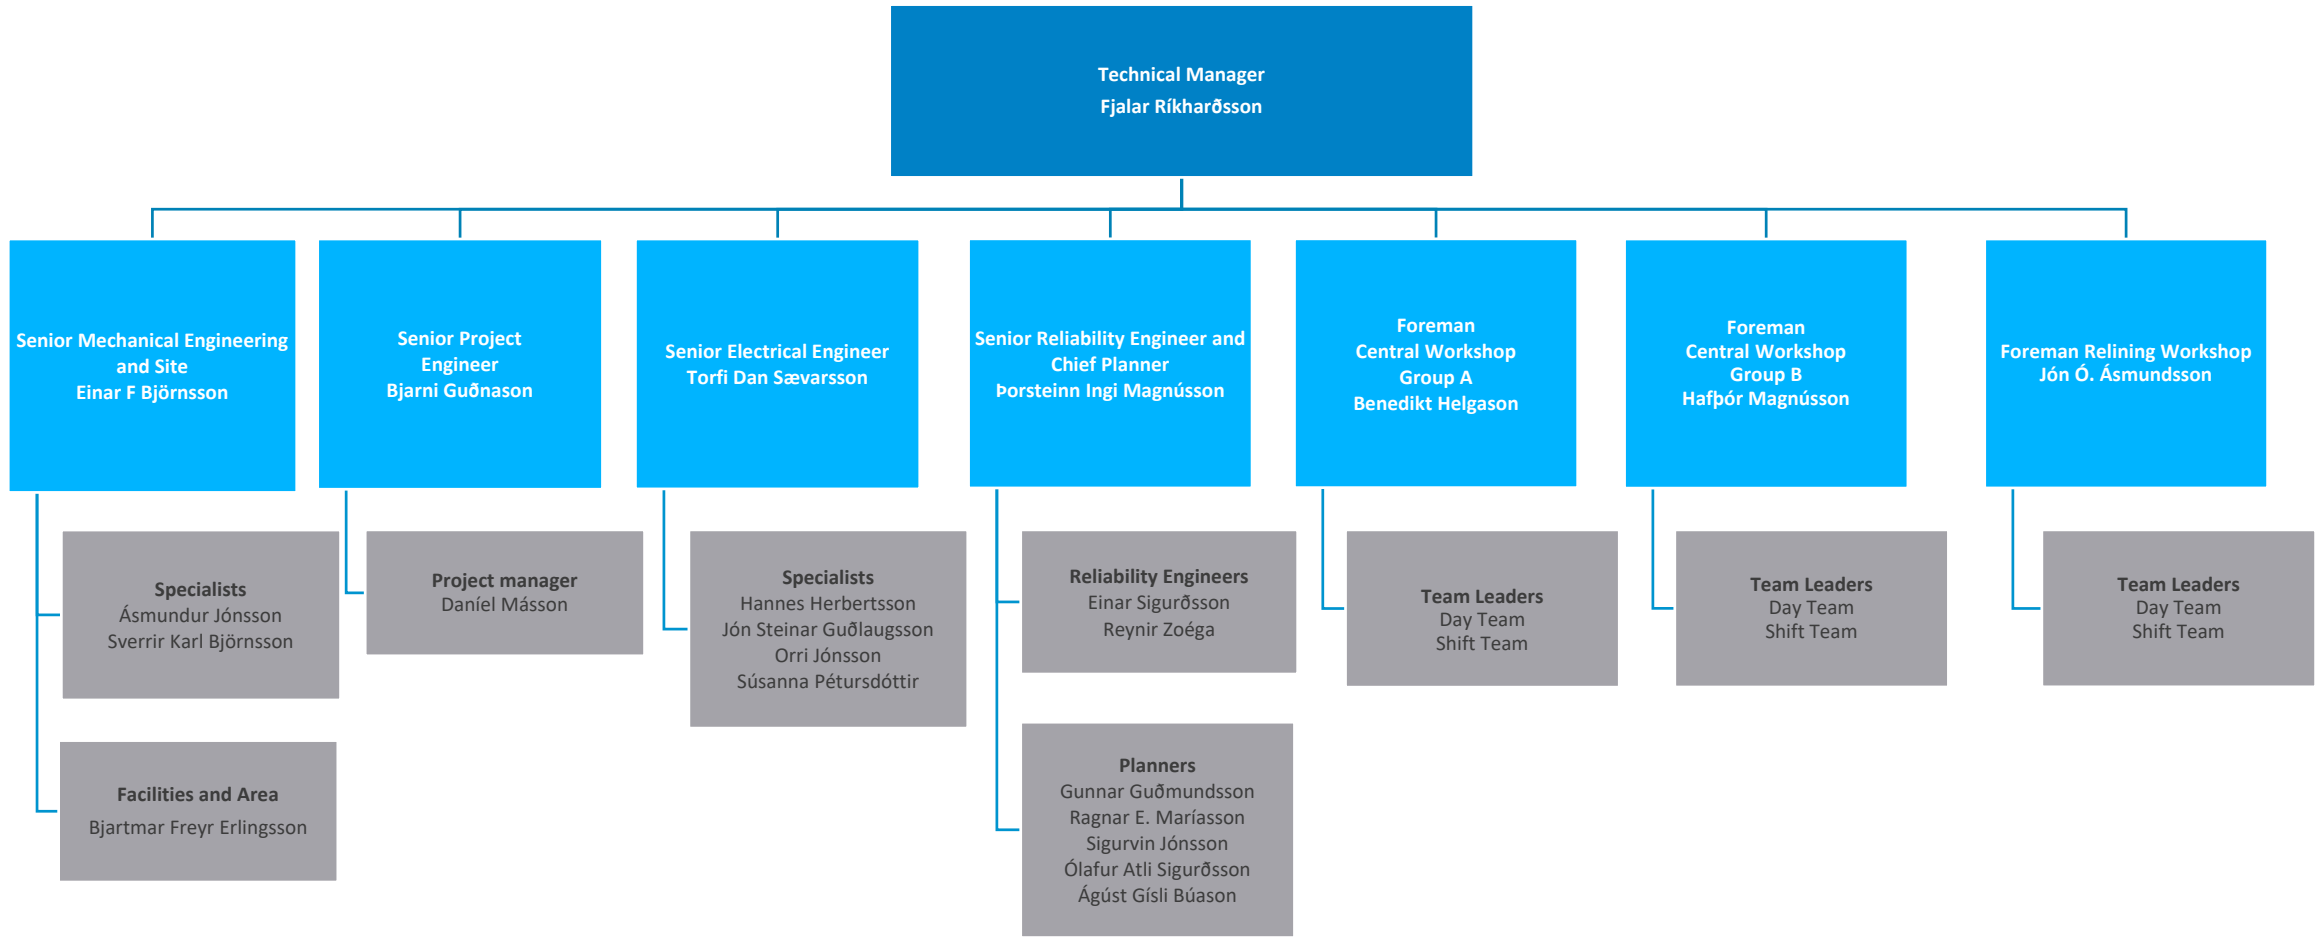

Technical Services