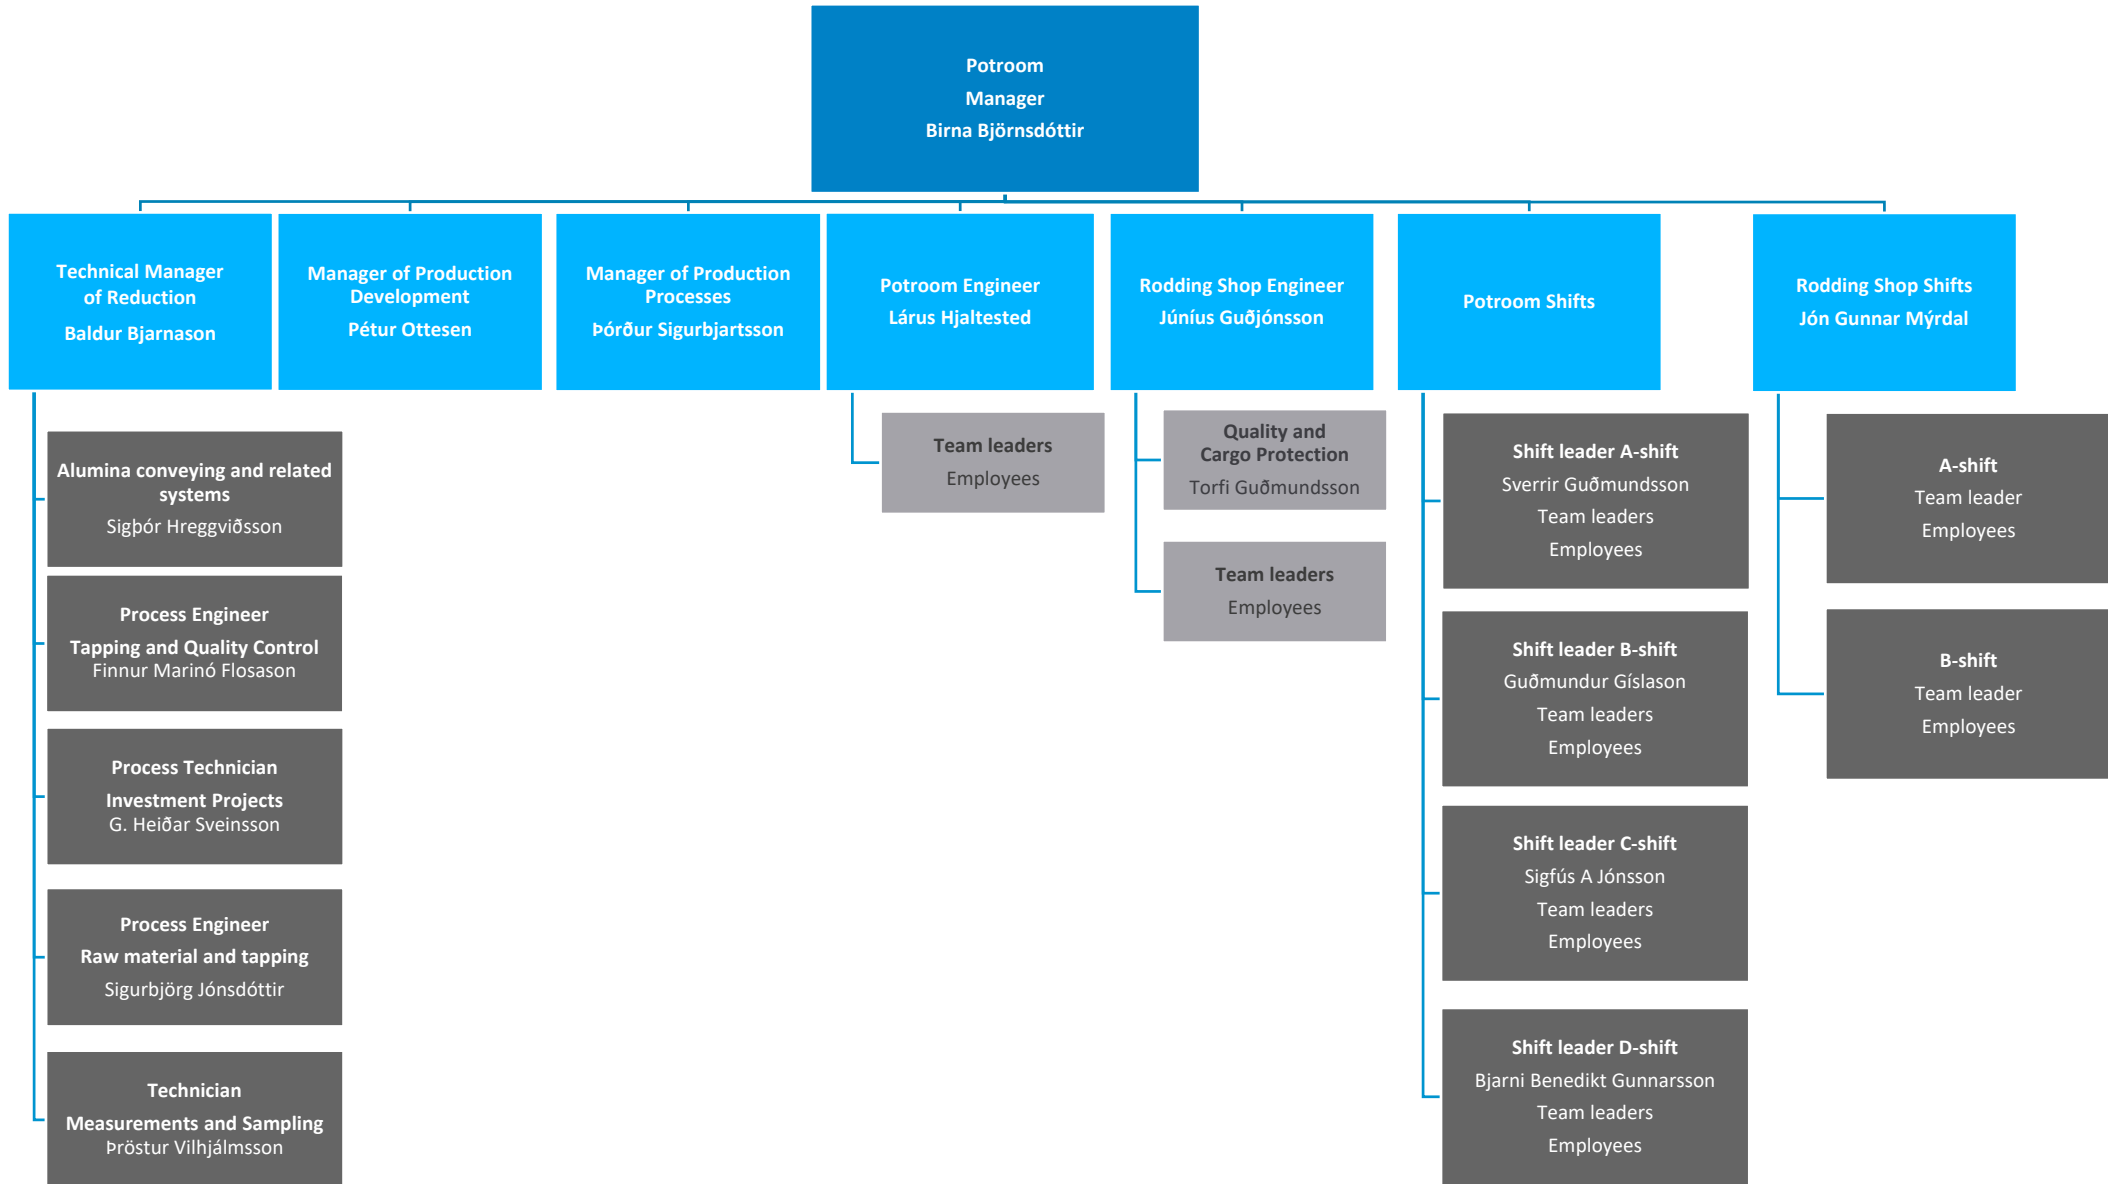

The logo consists of the letters 'NA' in a white, bold, sans-serif font, set against a blue square background.

NORÐURÁL

Norðurál

Organization

February 2021

Organizational chart for Norðurál

Potroom

Casthouse

Safety and Environmental

Technical Services

HR

Finance

Communications

Business Development