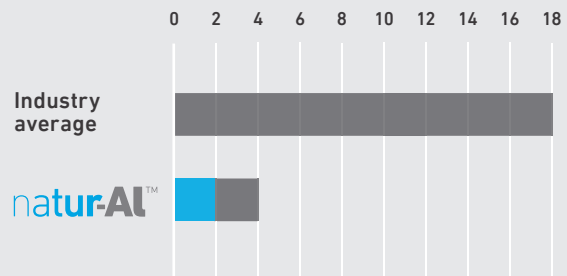

Low-Carbon Aluminum for Premium Products

With Natur-Al™ our customers can significantly reduce the carbon footprint of their premium products.

Natur-Al™ aluminum has direct CO₂ levels below two tonnes CO₂ per tonne of aluminium – **one of the lowest CO₂ footprints in the world for aluminium and less than one-quarter of the industry average.**

Natur-Al™ products are made with energy from 100% renewable sources at our Norðurál aluminum plant in Iceland. Norðurál is certified by the Aluminium Stewardship Initiative (ASI) for responsible production, sourcing and stewardship of aluminum. All CO₂ emissions are verified by independent third parties, facilitating life-cycle assessments for our customers.

The natur-AL™ Advantage:

- Direct and indirect CO₂ emissions less than one-quarter of the industry average
- Traceability from mine to metal
- Data available for use in life cycle analysis of finished products
- Third party verification of CO₂ emissions
- ASI-Certified for responsible production, sourcing and stewardship of aluminum

Direct and indirect CO₂ emissions

Natur-Al™ ZERO is our **fully offset, carbon-neutral aluminum**. We encourage and assist our customers to go all the way to carbon-neutrality with contributions to reforestation or wetland reclamation projects.

natur-AL™ Products:

Natur-Al™ comes in standard ingots (20-22 kg) in primary grades P0610, P1015, P1020 and primary foundry alloy grade A356. All products are made in Iceland in full compliance with EEU and local laws and regulations. All emissions that may adversely impact the environment are monitored by independent parties.

Contact us today to discuss: +354 430 1000 / natural@nordural.is / natural@century.com